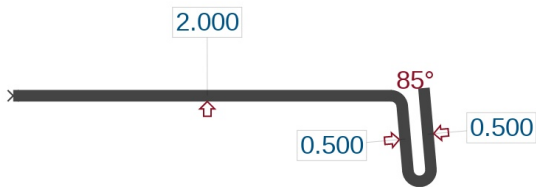

NAME: 500H-01 - 1/2" - H Channel
 MATERIAL: Colour24ga SMP - Gr33 | 0.024 inch | - To Be Determined
 Blank Size: 6.188
 Length: 120 inch
 Quantity: 1
 Note: *Requires 1 pc "L" Flash per

NAME: 500HD-01 - 1/2" - Header Drip J - 1
 MATERIAL: Colour24ga SMP - Gr33 | 0.024 inch | - To Be Determined
 Blank Size: 6
 Length: 120 inch
 Quantity: 1
 Note:

ORDER DETAIL VIEW

Order No: 1642
 Project: 500 Series Trims - Final Version
 Completion Date: 06-23-2020
 Remark:

NAME: 500J-01 - 1/2" - J Channel - 1
 MATERIAL: Colour24ga SMP - Gr33 | 0.024 inch | - To Be Determined
 Blank Size: 4.813
 Length: 120 inch
 Quantity: 1
 Note:

NAME: 500J-02 - 1/2" - J Channel - 2
 MATERIAL: Colour24ga SMP - Gr33 | 0.024 inch | - To Be Determined
 Blank Size: 6.625
 Length: 120 inch
 Quantity: 1
 Note:

NAME: 500JA-01 - 1/2" - 2pc J Channel - Inner (1 of 2)
 MATERIAL: Colour24ga SMP - Gr33 | 0.024 inch | - To Be Determined
 Blank Size: 3
 Length: 120 inch
 Quantity: 1
 Note:

NAME: 500JB-01 - 1/2" - 2pc J Channel - Outer (2 of 2)
 MATERIAL: Colour24ga SMP - Gr33 | 0.024 inch | - To Be Determined
 Blank Size: 2
 Length: 120 inch
 Quantity: 1
 Note:

ORDER DETAIL VIEW

Order No: 1642
 Project: 500 Series Trims - Final Version
 Completion Date: 06-23-2020
 Remark: