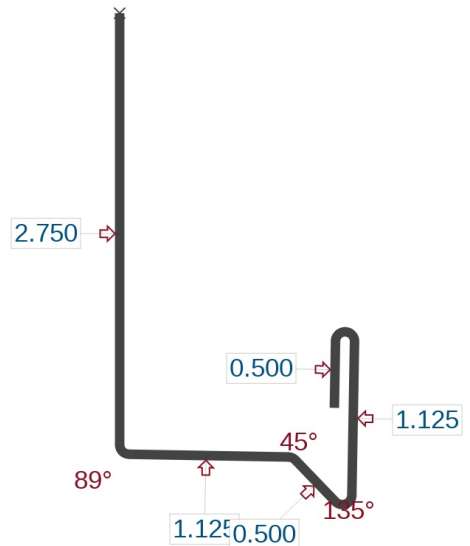

NAME: 500BB-01 - 1/2" - Box Base
 MATERIAL: Colour24ga SMP - Gr33 | 0.024 inch | - To Be Determined
 Blank Size: 5.75
 Length: 120 inch
 Quantity: 1
 Note:

NAME: 500CB-01 - 1/2" - Concrete Base
 MATERIAL: Colour24ga SMP - Gr33 | 0.024 inch | - To Be Determined
 Blank Size: 4
 Length: 120 inch
 Quantity: 1
 Note:

NAME: 500D-02 - 1/2" Drip - 2
 MATERIAL: Colour24ga SMP - Gr33 | 0.024 inch | - To Be Determined
 Blank Size: 6.75
 Length: 120 inch
 Quantity: 1
 Note:

ORDER DETAIL VIEW

Order No: 1642
 Project: 500 Series Trims - Final Version
 Completion Date: 06-23-2020
 Remark:

NAME: 500FT-01 - 1/2 Finish Trim
 MATERIAL: Colour24ga SMP - Gr33 | 0.024 inch | - To Be Determined
 Blank Size: 4.25
 Length: 120 inch
 Quantity: 1
 Note:

NAME: 500GD-01 - 1/2" - Gable Divider
 MATERIAL: Colour24ga SMP - Gr33 | 0.024 inch | - To Be Determined
 Blank Size: 4.813
 Length: 120 inch
 Quantity: 1
 Note:

NAME: 500H-01 - 1/2" - H Channel
 MATERIAL: Colour24ga SMP - Gr33 | 0.024 inch | - To Be Determined
 Blank Size: 6.188
 Length: 120 inch
 Quantity: 1
 Note: *Requires 1 pc "L" Flash per

NAME: 500HD-01 - 1/2" - Header Drip J - 1
 MATERIAL: Colour24ga SMP - Gr33 | 0.024 inch | - To Be Determined
 Blank Size: 6
 Length: 120 inch
 Quantity: 1
 Note: