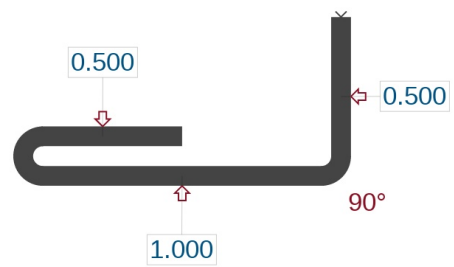

NAME: 500H-01 - 1/2" - H Channel
 MATERIAL: Colour24ga SMP - Gr33 | 0.024 inch | - To Be Determined
 Blank Size: 6.188
 Length: 120 inch
 Quantity: 1
 Note: *Requires 1 pc "L" Flash per

NAME: 500HD-01 - 1/2" - Header Drip J - 1
 MATERIAL: Colour24ga SMP - Gr33 | 0.024 inch | - To Be Determined
 Blank Size: 6
 Length: 120 inch
 Quantity: 1
 Note:

ORDER DETAIL VIEW

Order No: 1642
 Project: 500 Series Trims - Final Version
 Completion Date: 06-23-2020
 Remark:

NAME: 500J-01 - 1/2" - J Channel - 1
 MATERIAL: Colour24ga SMP - Gr33 | 0.024 inch | - To Be Determined
 Blank Size: 4.813
 Length: 120 inch
 Quantity: 1
 Note:

NAME: 500J-02 - 1/2" - J Channel - 2
 MATERIAL: Colour24ga SMP - Gr33 | 0.024 inch | - To Be Determined
 Blank Size: 6.625
 Length: 120 inch
 Quantity: 1
 Note:

NAME: 500JA-01 - 1/2" - 2pc J Channel - Inner (1 of 2)
 MATERIAL: Colour24ga SMP - Gr33 | 0.024 inch | - To Be Determined
 Blank Size: 3
 Length: 120 inch
 Quantity: 1
 Note:

NAME: 500JB-01 - 1/2" - 2pc J Channel - Outer (2 of 2)
 MATERIAL: Colour24ga SMP - Gr33 | 0.024 inch | - To Be Determined
 Blank Size: 2
 Length: 120 inch
 Quantity: 1
 Note:

ORDER DETAIL VIEW

Order No: 1642
 Project: 500 Series Trims - Final Version
 Completion Date: 06-23-2020
 Remark: