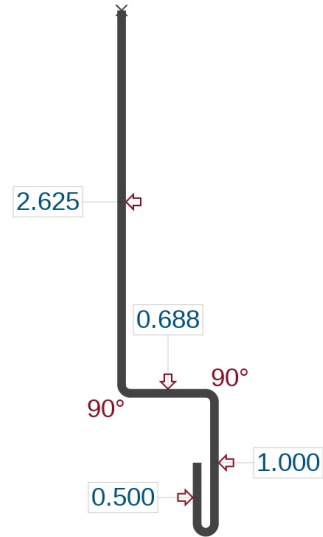

NAME: 500BB-01 - 1/2" - Box Base
 MATERIAL: Colour24ga SMP - Gr33 | 0.024 inch | - To Be Determined
 Blank Size: 5.75
 Length: 120 inch
 Quantity: 1
 Note:

NAME: 500CB-01 - 1/2" - Concrete Base
 MATERIAL: Colour24ga SMP - Gr33 | 0.024 inch | - To Be Determined
 Blank Size: 4
 Length: 120 inch
 Quantity: 1
 Note:

NAME: 500D-02 - 1/2" Drip - 2
 MATERIAL: Colour24ga SMP - Gr33 | 0.024 inch | - To Be Determined
 Blank Size: 6.75
 Length: 120 inch
 Quantity: 1
 Note:

ORDER DETAIL VIEW

Order No: 1642
 Project: 500 Series Trims - Final Version
 Completion Date: 06-23-2020
 Remark:

NAME: 500FT-01 - 1/2 Finish Trim
 MATERIAL: Colour24ga SMP - Gr33 | 0.024 inch | - To Be Determined
 Blank Size: 4.25
 Length: 120 inch
 Quantity: 1
 Note:

NAME: 500GD-01 - 1/2" - Gable Divider
 MATERIAL: Colour24ga SMP - Gr33 | 0.024 inch | - To Be Determined
 Blank Size: 4.813
 Length: 120 inch
 Quantity: 1
 Note:

NAME: 500H-01 - 1/2" - H Channel
 MATERIAL: Colour24ga SMP - Gr33 | 0.024 inch | - To Be Determined
 Blank Size: 6.188
 Length: 120 inch
 Quantity: 1
 Note: *Requires 1 pc "L" Flash per

NAME: 500HD-01 - 1/2" - Header Drip J - 1
 MATERIAL: Colour24ga SMP - Gr33 | 0.024 inch | - To Be Determined
 Blank Size: 6
 Length: 120 inch
 Quantity: 1
 Note: