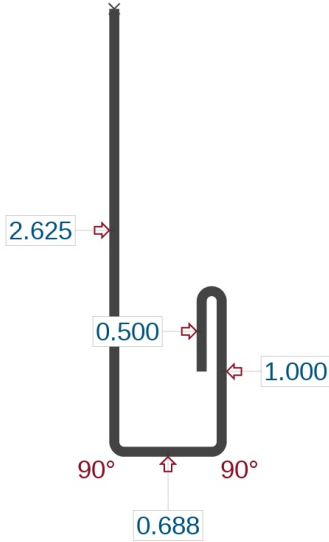

NAME: 500D-02 - 1/2" Drip - 2
 MATERIAL: Colour24ga SMP - Gr33 | 0.024 inch | - To Be Determined
 Blank Size: 6.75
 Length: 120 inch
 Quantity: 1
 Note:

ORDER DETAIL VIEW

Order No: 1642
 Project: 500 Series Trims - Final Version
 Completion Date: 06-23-2020
 Remark:

NAME: 500FT-01 - 1/2 Finish Trim
 MATERIAL: Colour24ga SMP - Gr33 | 0.024 inch | - To Be Determined
 Blank Size: 4.25
 Length: 120 inch
 Quantity: 1
 Note:

NAME: 500GD-01 - 1/2" - Gable Divider
 MATERIAL: Colour24ga SMP - Gr33 | 0.024 inch | - To Be Determined
 Blank Size: 4.813
 Length: 120 inch
 Quantity: 1
 Note:

NAME: 500H-01 - 1/2" - H Channel
 MATERIAL: Colour24ga SMP - Gr33 | 0.024 inch | - To Be Determined
 Blank Size: 6.188
 Length: 120 inch
 Quantity: 1
 Note: *Requires 1 pc "L" Flash per

NAME: 500HD-01 - 1/2" - Header Drip J - 1
 MATERIAL: Colour24ga SMP - Gr33 | 0.024 inch | - To Be Determined
 Blank Size: 6
 Length: 120 inch
 Quantity: 1
 Note:

ORDER DETAIL VIEW

Order No: 1642
 Project: 500 Series Trims - Final Version
 Completion Date: 06-23-2020
 Remark:

NAME: 500J-01 - 1/2" - J Channel - 1
 MATERIAL: Colour24ga SMP - Gr33 | 0.024 inch | - To Be Determined
 Blank Size: 4.813
 Length: 120 inch
 Quantity: 1
 Note: