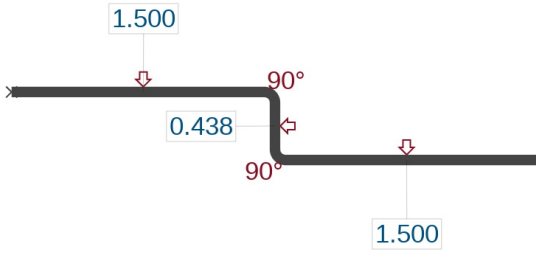

ORDER DETAIL VIEW

Order No: 1642
Project: 500 Series Trims - Final Version
Completion Date: 06-23-2020
Remark:

NAME: 500SPCR - 1/2" - Spacer
MATERIAL: Colour24ga SMP - Gr33 | 0.024 inch | - To Be Determined
Blank Size: 3.438
Length: 120 inch
Quantity: 1
Note: