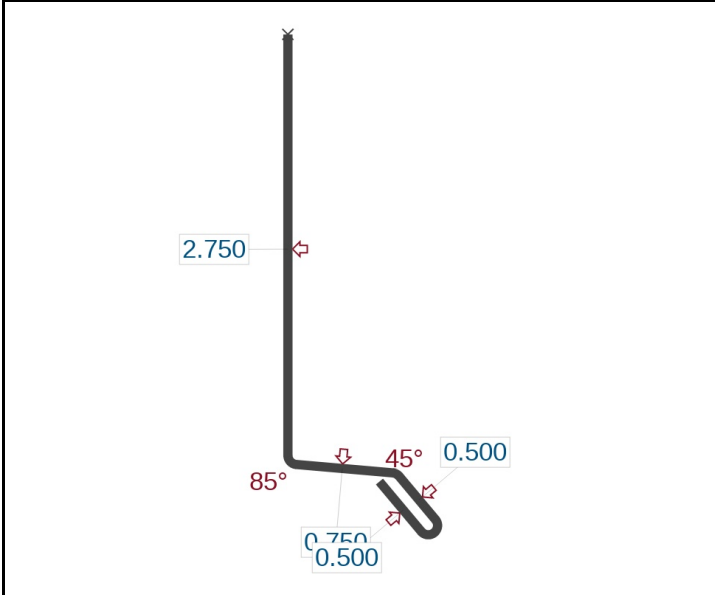

ORDER DETAIL VIEW

Order No: 1642
 Project: 500 Series Trims - Final Version
 Completion Date: 06-23-2020
 Remark:

Company:
 Ordered by: Cheryl Inman

NAME: 500BD-01 - 1/2" - Base Drip
 MATERIAL: Colour24ga SMP - Gr33 | 0.024 inch | - To Be Determined
 Blank Size: 4.5
 Length: 120 inch
 Quantity: 1
 Note:

NAME: 500BB-01 - 1/2" - Box Base
 MATERIAL: Colour24ga SMP - Gr33 | 0.024 inch | - To Be Determined
 Blank Size: 5.75
 Length: 120 inch
 Quantity: 1
 Note:

NAME: 500CB-01 - 1/2" - Concrete Base
 MATERIAL: Colour24ga SMP - Gr33 | 0.024 inch | - To Be Determined
 Blank Size: 4
 Length: 120 inch
 Quantity: 1
 Note:

NAME: 500D-02 - 1/2" Drip - 2
 MATERIAL: Colour24ga SMP - Gr33 | 0.024 inch | - To Be Determined
 Blank Size: 6.75
 Length: 120 inch
 Quantity: 1
 Note:

ORDER DETAIL VIEW

Order No: 1642
 Project: 500 Series Trims - Final Version
 Completion Date: 06-23-2020
 Remark:

NAME: 500H-01 - 1/2" - H Channel
 MATERIAL: Colour24ga SMP - Gr33 | 0.024 inch | - To Be Determined
 Blank Size: 6.188
 Length: 120 inch
 Quantity: 1
 Note: *Requires 1 pc "L" Flash per

NAME: 500HD-01 - 1/2" - Header Drip J - 1
 MATERIAL: Colour24ga SMP - Gr33 | 0.024 inch | - To Be Determined
 Blank Size: 6
 Length: 120 inch
 Quantity: 1
 Note: