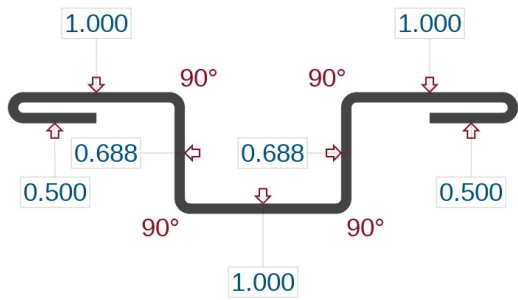

NAME: 500OSC-01 - 1/2" - OSC 3 x 3
 MATERIAL: Colour24ga SMP - Gr33 | 0.024 inch | - To Be Determined
 Blank Size: 15.126
 Length: 120 inch
 Quantity: 1
 Note:

NAME: 500RD-01 - 1/2" - Reverse Drip
 MATERIAL: Colour24ga SMP - Gr33 | 0.024 inch | - To Be Determined
 Blank Size: 4.875
 Length: 120 inch
 Quantity: 1
 Note:

ORDER DETAIL VIEW

Order No: 1642
 Project: 500 Series Trims - Final Version
 Completion Date: 06-23-2020
 Remark:

NAME: 500SPCR - 1/2" - Spacer
 MATERIAL: Colour24ga SMP - Gr33 | 0.024 inch | - To Be Determined
 Blank Size: 3.438
 Length: 120 inch
 Quantity: 1
 Note:

NAME: 500S-01 - 1/2" - Starter Strip
 MATERIAL: Colour24ga SMP - Gr33 | 0.024 inch | - To Be Determined
 Blank Size: 2.5
 Length: 120 inch
 Quantity: 1
 Note:

NAME: 500VD-01 - 1/2" - Vertical Divider
 MATERIAL: Colour24ga SMP - Gr33 | 0.024 inch | - To Be Determined
 Blank Size: 5.376
 Length: 120 inch
 Quantity: 1
 Note: