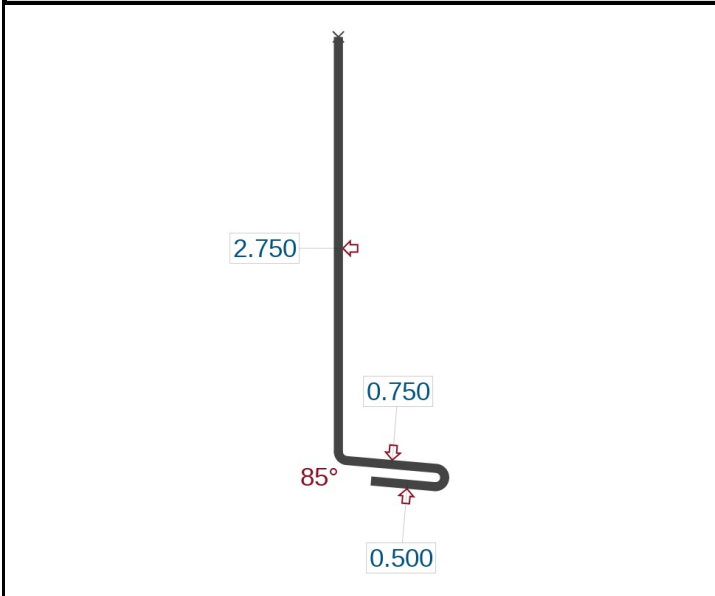

ORDER DETAIL VIEW

Order No: 1642
 Project: 500 Series Trims - Final Version
 Completion Date: 06-23-2020
 Remark:

Company:
 Ordered by: Cheryl Inman

NAME: 500BD-01 - 1/2" - Base Drip
 MATERIAL: Colour24ga SMP - Gr33 | 0.024 inch | - To Be Determined
 Blank Size: 4.5
 Length: 120 inch
 Quantity: 1
 Note:

NAME: 500BB-01 - 1/2" - Box Base
 MATERIAL: Colour24ga SMP - Gr33 | 0.024 inch | - To Be Determined
 Blank Size: 5.75
 Length: 120 inch
 Quantity: 1
 Note:

NAME: 500CB-01 - 1/2" - Concrete Base
 MATERIAL: Colour24ga SMP - Gr33 | 0.024 inch | - To Be Determined
 Blank Size: 4
 Length: 120 inch
 Quantity: 1
 Note:

NAME: 500D-02 - 1/2" Drip - 2
 MATERIAL: Colour24ga SMP - Gr33 | 0.024 inch | - To Be Determined
 Blank Size: 6.75
 Length: 120 inch
 Quantity: 1
 Note:

ORDER DETAIL VIEW

Order No: 1642
 Project: 500 Series Trims - Final Version
 Completion Date: 06-23-2020
 Remark:

NAME: 500H-01 - 1/2" - H Channel
 MATERIAL: Colour24ga SMP - Gr33 | 0.024 inch | - To Be Determined
 Blank Size: 6.188
 Length: 120 inch
 Quantity: 1
 Note: *Requires 1 pc "L" Flash per

NAME: 500HD-01 - 1/2" - Header Drip J - 1
 MATERIAL: Colour24ga SMP - Gr33 | 0.024 inch | - To Be Determined
 Blank Size: 6
 Length: 120 inch
 Quantity: 1
 Note: