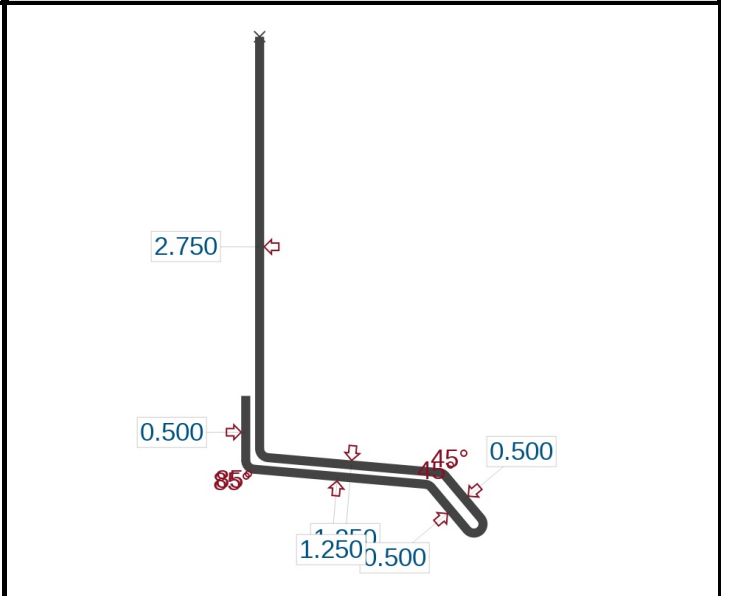

ORDER DETAIL VIEW

Order No: 1642
 Project: 500 Series Trims - Final Version
 Completion Date: 06-23-2020
 Remark:

Company:
 Ordered by: Cheryl Inman

NAME: 500BD-01 - 1/2" - Base Drip
 MATERIAL: Colour24ga SMP - Gr33 | 0.024 inch | - To Be Determined
 Blank Size: 4.5
 Length: 120 inch
 Quantity: 1
 Note:

NAME: 500BB-01 - 1/2" - Box Base
 MATERIAL: Colour24ga SMP - Gr33 | 0.024 inch | - To Be Determined
 Blank Size: 5.75
 Length: 120 inch
 Quantity: 1
 Note:

NAME: 500CB-01 - 1/2" - Concrete Base
 MATERIAL: Colour24ga SMP - Gr33 | 0.024 inch | - To Be Determined
 Blank Size: 4
 Length: 120 inch
 Quantity: 1
 Note:

NAME: 500D-02 - 1/2" Drip - 2
 MATERIAL: Colour24ga SMP - Gr33 | 0.024 inch | - To Be Determined
 Blank Size: 6.75
 Length: 120 inch
 Quantity: 1
 Note:

ORDER DETAIL VIEW

Order No: 1642
 Project: 500 Series Trims - Final Version
 Completion Date: 06-23-2020
 Remark: