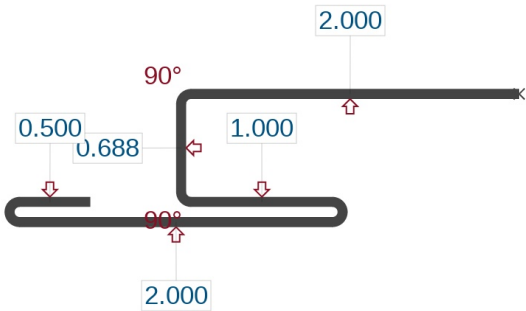

NAME: 500D-02 - 1/2" Drip - 2
 MATERIAL: Colour24ga SMP - Gr33 | 0.024 inch | - To Be Determined
 Blank Size: 6.75
 Length: 120 inch
 Quantity: 1
 Note:

ORDER DETAIL VIEW

Order No: 1642
 Project: 500 Series Trims - Final Version
 Completion Date: 06-23-2020
 Remark:

NAME: 500FT-01 - 1/2 Finish Trim
 MATERIAL: Colour24ga SMP - Gr33 | 0.024 inch | - To Be Determined
 Blank Size: 4.25
 Length: 120 inch
 Quantity: 1
 Note:

NAME: 500GD-01 - 1/2" - Gable Divider
 MATERIAL: Colour24ga SMP - Gr33 | 0.024 inch | - To Be Determined
 Blank Size: 4.813
 Length: 120 inch
 Quantity: 1
 Note:

NAME: 500H-01 - 1/2" - H Channel
 MATERIAL: Colour24ga SMP - Gr33 | 0.024 inch | - To Be Determined
 Blank Size: 6.188
 Length: 120 inch
 Quantity: 1
 Note: *Requires 1 pc "L" Flash per

NAME: 500HD-01 - 1/2" - Header Drip J - 1
 MATERIAL: Colour24ga SMP - Gr33 | 0.024 inch | - To Be Determined
 Blank Size: 6
 Length: 120 inch
 Quantity: 1
 Note:

ORDER DETAIL VIEW

Order No: 1642
 Project: 500 Series Trims - Final Version
 Completion Date: 06-23-2020
 Remark:

NAME: 500J-01 - 1/2" - J Channel - 1
 MATERIAL: Colour24ga SMP - Gr33 | 0.024 inch | - To Be Determined
 Blank Size: 4.813
 Length: 120 inch
 Quantity: 1
 Note: