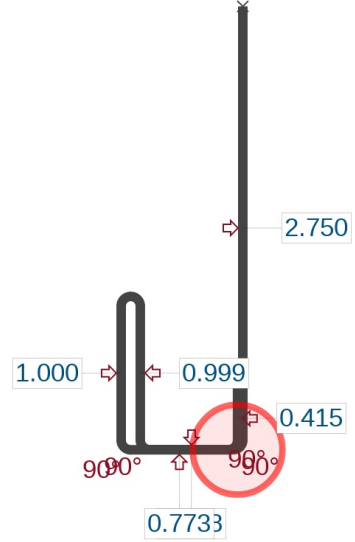

NAME: 500D-02 - 1/2" Drip - 2
 MATERIAL: Colour24ga SMP - Gr33 | 0.024 inch | - To Be Determined
 Blank Size: 6.75
 Length: 120 inch
 Quantity: 1
 Note:

ORDER DETAIL VIEW

Order No: 1642
 Project: 500 Series Trims - Final Version
 Completion Date: 06-23-2020
 Remark:

NAME: 500FT-01 - 1/2 Finish Trim
 MATERIAL: Colour24ga SMP - Gr33 | 0.024 inch | - To Be Determined
 Blank Size: 4.25
 Length: 120 inch
 Quantity: 1
 Note:

NAME: 500GD-01 - 1/2" - Gable Divider
 MATERIAL: Colour24ga SMP - Gr33 | 0.024 inch | - To Be Determined
 Blank Size: 4.813
 Length: 120 inch
 Quantity: 1
 Note:

NAME: 500H-01 - 1/2" - H Channel
 MATERIAL: Colour24ga SMP - Gr33 | 0.024 inch | - To Be Determined
 Blank Size: 6.188
 Length: 120 inch
 Quantity: 1
 Note: *Requires 1 pc "L" Flash per

NAME: 500HD-01 - 1/2" - Header Drip J - 1
 MATERIAL: Colour24ga SMP - Gr33 | 0.024 inch | - To Be Determined
 Blank Size: 6
 Length: 120 inch
 Quantity: 1
 Note:

ORDER DETAIL VIEW

Order No: 1642
 Project: 500 Series Trims - Final Version
 Completion Date: 06-23-2020
 Remark:

NAME: 500J-01 - 1/2" - J Channel - 1
 MATERIAL: Colour24ga SMP - Gr33 | 0.024 inch | - To Be Determined
 Blank Size: 4.813
 Length: 120 inch
 Quantity: 1
 Note: