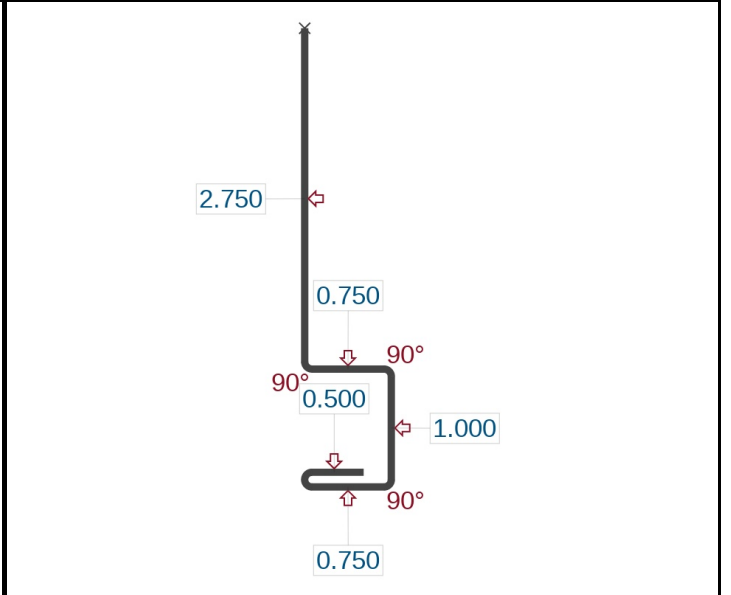

ORDER DETAIL VIEW

Order No: 1642
 Project: 500 Series Trims - Final Version
 Completion Date: 06-23-2020
 Remark:

Company:
 Ordered by: Cheryl Inman

NAME: 500BD-01 - 1/2" - Base Drip
 MATERIAL: Colour24ga SMP - Gr33 | 0.024 inch | - To Be Determined
 Blank Size: 4.5
 Length: 120 inch
 Quantity: 1
 Note:

NAME: 500BB-01 - 1/2" - Box Base
 MATERIAL: Colour24ga SMP - Gr33 | 0.024 inch | - To Be Determined
 Blank Size: 5.75
 Length: 120 inch
 Quantity: 1
 Note:

NAME: 500CB-01 - 1/2" - Concrete Base
 MATERIAL: Colour24ga SMP - Gr33 | 0.024 inch | - To Be Determined
 Blank Size: 4
 Length: 120 inch
 Quantity: 1
 Note:

NAME: 500D-02 - 1/2" Drip - 2
 MATERIAL: Colour24ga SMP - Gr33 | 0.024 inch | - To Be Determined
 Blank Size: 6.75
 Length: 120 inch
 Quantity: 1
 Note:

ORDER DETAIL VIEW

Order No: 1642
 Project: 500 Series Trims - Final Version
 Completion Date: 06-23-2020
 Remark:

NAME: 500H-01 - 1/2" - H Channel
 MATERIAL: Colour24ga SMP - Gr33 | 0.024 inch | - To Be Determined
 Blank Size: 6.188
 Length: 120 inch
 Quantity: 1
 Note: *Requires 1 pc "L" Flash per

NAME: 500HD-01 - 1/2" - Header Drip J - 1
 MATERIAL: Colour24ga SMP - Gr33 | 0.024 inch | - To Be Determined
 Blank Size: 6
 Length: 120 inch
 Quantity: 1
 Note: