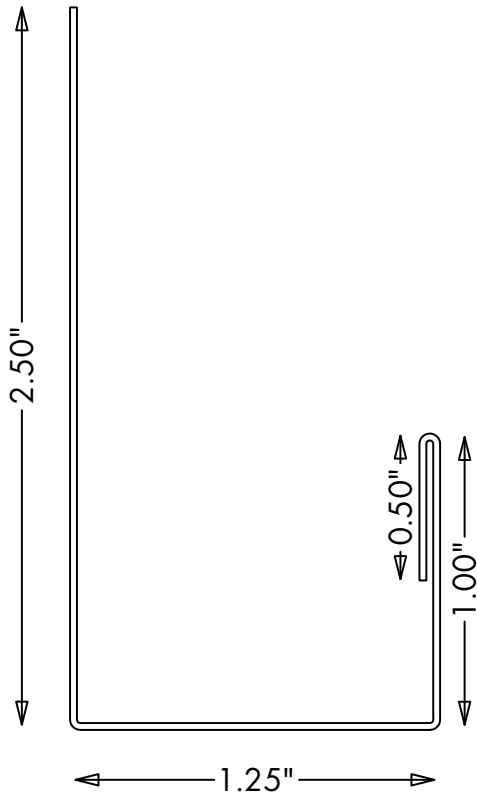

A R M O U R S I D E

BOARD AND BATTEN TRIM PROFILES

Trims and Part Numbers
For **MADE TO ORDER** Items

MADE TO ORDER PRODUCTS

PRODUCT:
B + B J-Trim
Part Number:
191400

DESCRIPTION:
The B + B J-Trim is MADE TO ORDER.
Available in All Colours.

MADE TO ORDER PRODUCTS

PRODUCT:
Box Base Small
Part Number:
191420

DESCRIPTION:
The Box Base Small is MADE TO ORDER.
Available in All Colours.

MADE TO ORDER PRODUCTS

PRODUCT:
Box Base Large
Part Number:
191424

DESCRIPTION:
The Box Base Large is MADE TO ORDER.
Available in All Colours.

MADE TO ORDER PRODUCTS

PRODUCT:
B + B Decorative Batten

Part Number:

- 3 Inch - 191402
- 4 Inch - 191404
- 5 Inch - 191406

DESCRIPTION: