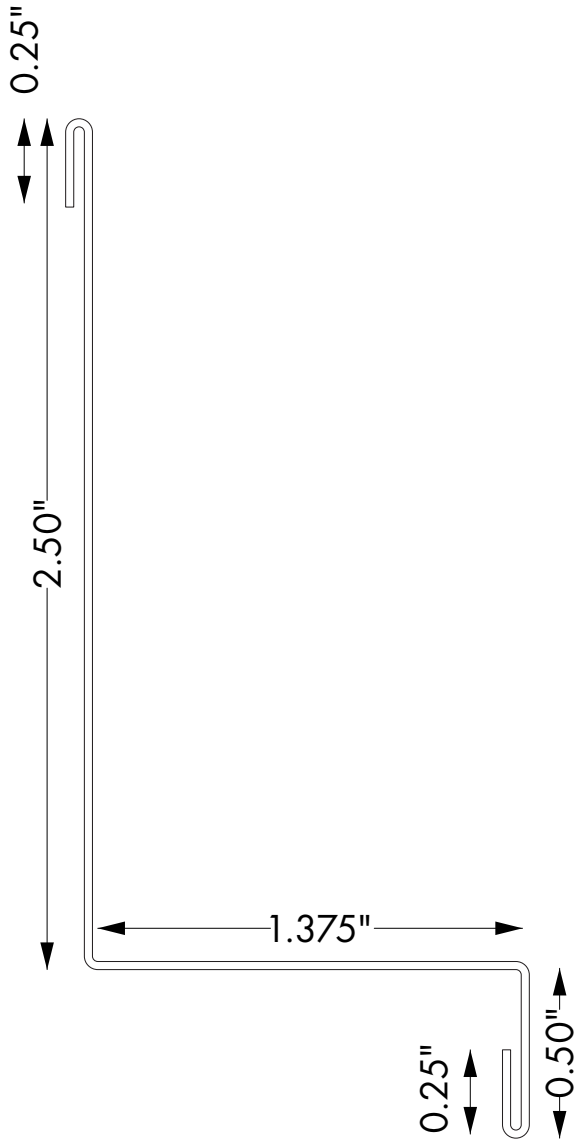

A R M O U R S I D E

BOARD AND BATTEN TRIM PROFILES

Trims and Part Numbers
For **MADE TO ORDER** Items

MADE TO ORDER PRODUCTS

PRODUCT:
B + B J-Trim
Part Number:
191400

DESCRIPTION:
The B + B J-Trim is MADE TO ORDER.
Available in All Colours.

MADE TO ORDER PRODUCTS

PRODUCT:
Box Base Small
Part Number:
191420

DESCRIPTION:
The Box Base Small is MADE TO ORDER.
Available in All Colours.

MADE TO ORDER PRODUCTS

PRODUCT:
Box Base Large
Part Number:
191424

DESCRIPTION:
The Box Base Large is MADE TO ORDER.
Available in All Colours.

MADE TO ORDER PRODUCTS

PRODUCT:
B + B Decorative Batten

Part Number:

- 3 Inch - 191402
- 4 Inch - 191404
- 5 Inch - 191406

DESCRIPTION:

The B + B Decorative Batten is MADE TO ORDER.
Available in All Colours.

MADE TO ORDER PRODUCTS

PRODUCT:
B + B Beltline
Part Number:
191410

DESCRIPTION:
The B + B Beltline is MADE TO ORDER.
Available in All Colours.