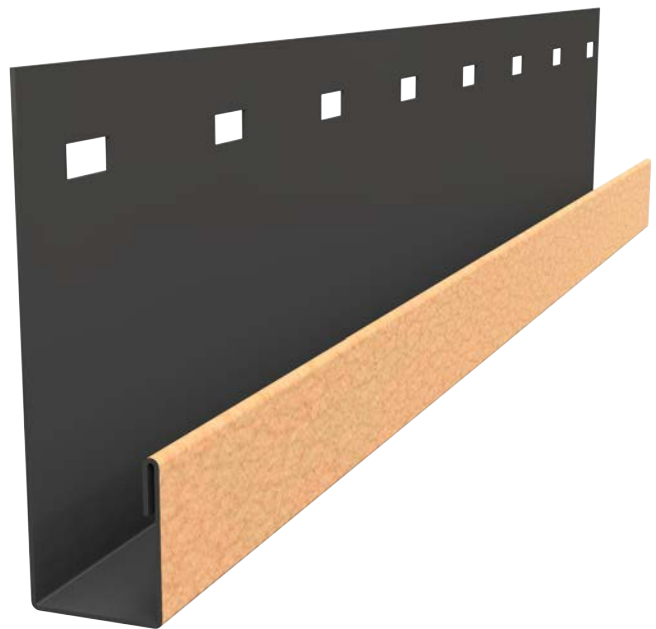

A R M O U R S I D E

BOARD AND BATTEN TRIM PROFILES

Trims and Part Numbers
For **MADE TO ORDER** Items

MADE TO ORDER PRODUCTS

PRODUCT:
B + B J-Trim
Part Number:
191400

DESCRIPTION:
The B + B J-Trim is MADE TO ORDER.
Available in All Colours.

MADE TO ORDER PRODUCTS

PRODUCT:
Box Base Small
Part Number:
191420

DESCRIPTION:
The Box Base Small is MADE TO ORDER.
Available in All Colours.

MADE TO ORDER PRODUCTS

PRODUCT:
Box Base Large
Part Number:
191424

DESCRIPTION:
The Box Base Large is MADE TO ORDER.
Available in All Colours.

MADE TO ORDER PRODUCTS

PRODUCT:
B + B Decorative Batten

Part Number:

- 3 Inch - 191402
- 4 Inch - 191404
- 5 Inch - 191406

DESCRIPTION:

The B + B Decorative Batten is MADE TO ORDER.
Available in All Colours.

MADE TO ORDER PRODUCTS

PRODUCT:
B + B Beltline
Part Number:
191410

DESCRIPTION:
The B + B Beltline is MADE TO ORDER.
Available in All Colours.