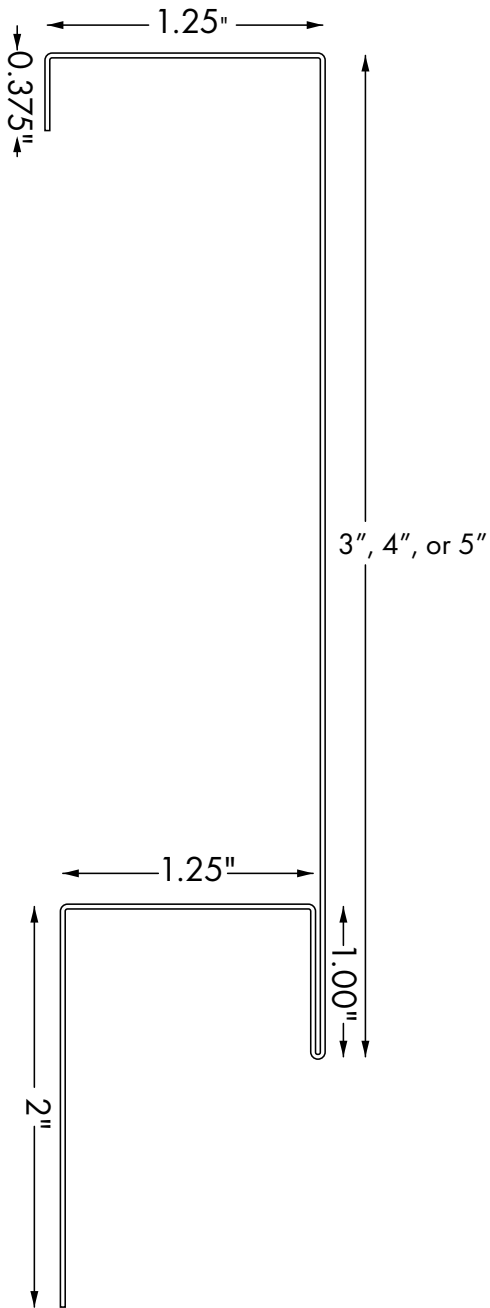

A R M O U R S I D E

BOARD AND BATTEN TRIM PROFILES

Trims and Part Numbers
For **MADE TO ORDER** Items

MADE TO ORDER PRODUCTS

PRODUCT:
B + B J-Trim
Part Number:
191400

DESCRIPTION:
The B + B J-Trim is MADE TO ORDER.
Available in All Colours.

MADE TO ORDER PRODUCTS

PRODUCT:
Box Base Small
Part Number:
191420

DESCRIPTION:
The Box Base Small is MADE TO ORDER.
Available in All Colours.

MADE TO ORDER PRODUCTS

PRODUCT:
Box Base Large
Part Number:
191424

DESCRIPTION:
The Box Base Large is MADE TO ORDER.
Available in All Colours.

MADE TO ORDER PRODUCTS

PRODUCT:
B + B Decorative Batten

Part Number:

- 3 Inch - 191402
- 4 Inch - 191404
- 5 Inch - 191406

DESCRIPTION:

The B + B Decorative Batten is MADE TO ORDER.
Available in All Colours.

MADE TO ORDER PRODUCTS

PRODUCT:
B + B Beltline
Part Number:
191410

DESCRIPTION:
The B + B Beltline is MADE TO ORDER.
Available in All Colours.