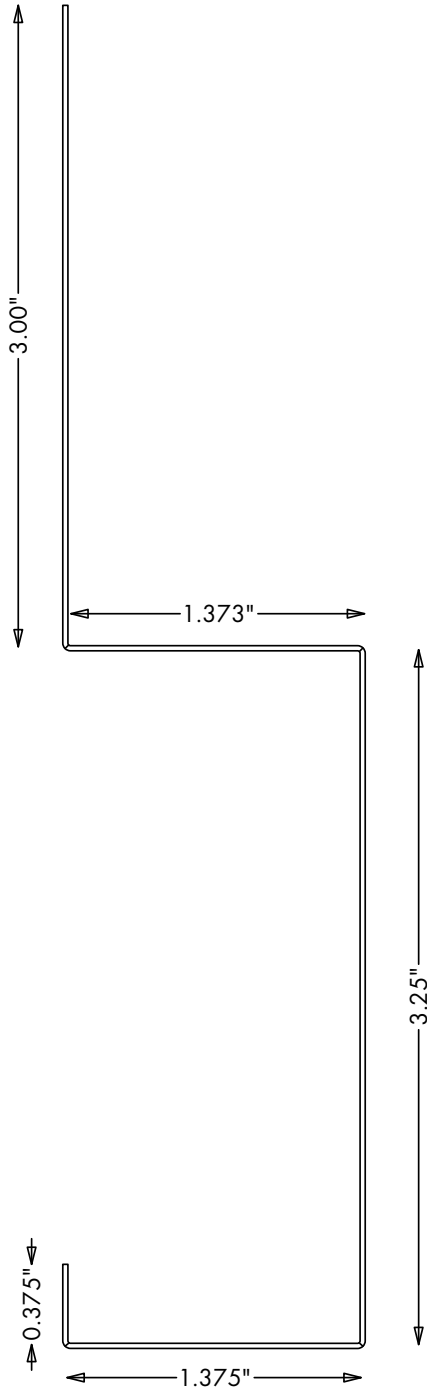

A R M O U R S I D E

BOARD AND BATTEN TRIM PROFILES

Trims and Part Numbers
For **MADE TO ORDER** Items

MADE TO ORDER PRODUCTS

PRODUCT:
B + B J-Trim
Part Number:
191400

DESCRIPTION:
The B + B J-Trim is MADE TO ORDER.
Available in All Colours.

MADE TO ORDER PRODUCTS

PRODUCT:
Box Base Small
Part Number:
191420

DESCRIPTION:
The Box Base Small is MADE TO ORDER.
Available in All Colours.

MADE TO ORDER PRODUCTS

PRODUCT:
Box Base Large
Part Number:
191424

DESCRIPTION:
The Box Base Large is MADE TO ORDER.
Available in All Colours.

MADE TO ORDER PRODUCTS

PRODUCT:
B + B Decorative Batten

Part Number:

- 3 Inch - 191402
- 4 Inch - 191404
- 5 Inch - 191406

DESCRIPTION: