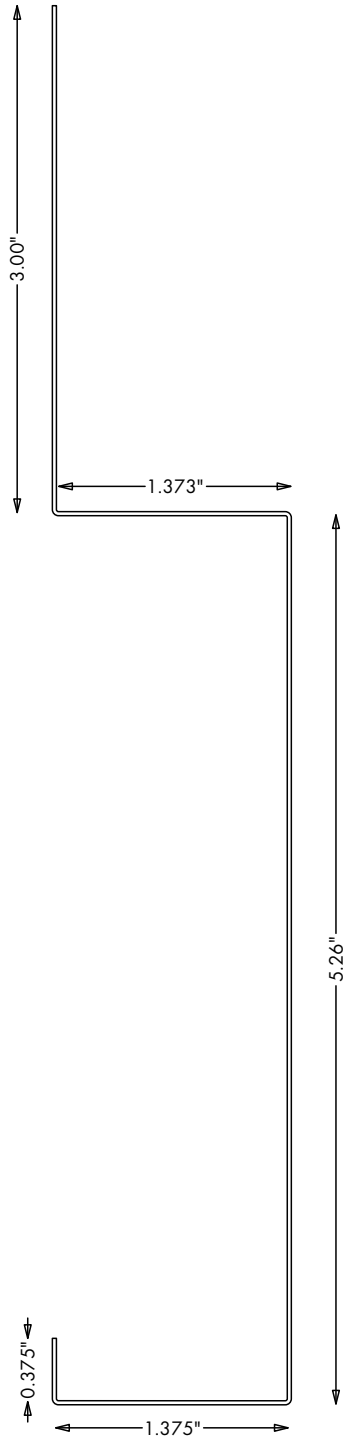

A R M O U R S I D E

BOARD AND BATTEN TRIM PROFILES

Trims and Part Numbers
For **MADE TO ORDER** Items

MADE TO ORDER PRODUCTS

PRODUCT:
B + B J-Trim
Part Number:
191400

DESCRIPTION:
The B + B J-Trim is MADE TO ORDER.
Available in All Colours.

MADE TO ORDER PRODUCTS

PRODUCT:
Box Base Small
Part Number:
191420

DESCRIPTION:
The Box Base Small is MADE TO ORDER.
Available in All Colours.

MADE TO ORDER PRODUCTS

PRODUCT:
Box Base Large
Part Number:
191424

DESCRIPTION:
The Box Base Large is MADE TO ORDER.
Available in All Colours.

MADE TO ORDER PRODUCTS

PRODUCT:
B + B Decorative Batten

Part Number:

- 3 Inch - 191402
- 4 Inch - 191404
- 5 Inch - 191406

DESCRIPTION: