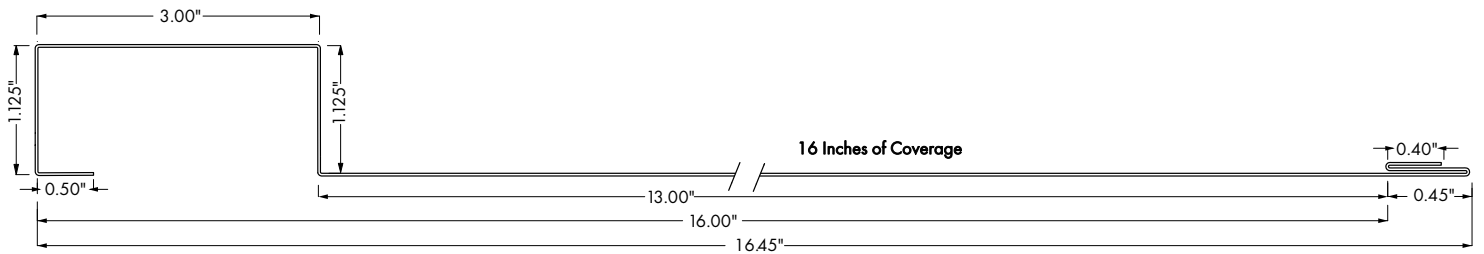

A R M O U R S I D E

BOARD AND BATTEN PROFILES

Profiles and Part Numbers
For **MADE TO ORDER** Items

MADE TO ORDER PRODUCTS

PRODUCT:

12" Board

Part Number:

10' Length - 191100
13' Length - 191200
Custom - 191300

DESCRIPTION:

The 12" Board is MADE TO ORDER.
Available in All Colours.

MADE TO ORDER PRODUCTS

PRODUCT:

16" Board

Part Number:

10' Length - 191150
13' Length - 191250
Custom - 191350

DESCRIPTION:

The 16" Board is MADE TO ORDER.
Available in All Colours.

MADE TO ORDER PRODUCTS

PRODUCT:

20" Board

Part Number:

10' Length - 191175
13' Length - 191275
Custom - 191375

DESCRIPTION:

The 20" Board is MADE TO ORDER.
Available in All Colours.