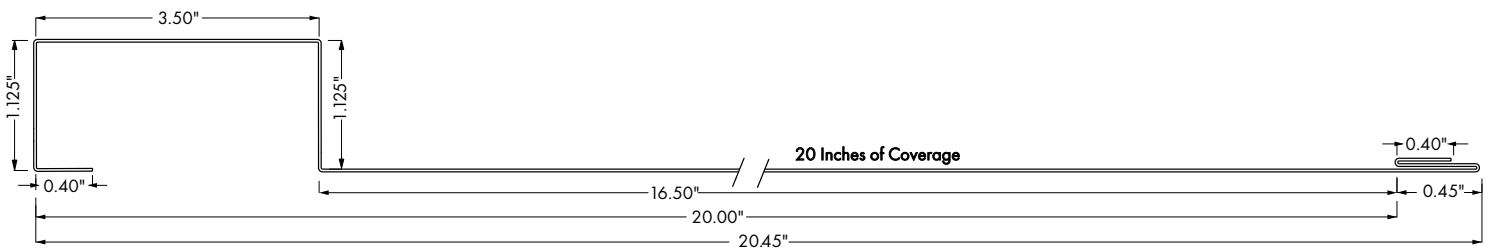

A R M O U R S I D E

BOARD AND BATTEN PROFILES

Profiles and Part Numbers
For **MADE TO ORDER** Items

MADE TO ORDER PRODUCTS

PRODUCT:

12" Board

Part Number:

10' Length - 191100
13' Length - 191200
Custom - 191300

DESCRIPTION:

The 12" Board is MADE TO ORDER.
Available in All Colours.

MADE TO ORDER PRODUCTS

PRODUCT:

16" Board

Part Number:

10' Length - 191150
13' Length - 191250
Custom - 191350

DESCRIPTION:

The 16" Board is MADE TO ORDER.
Available in All Colours.

MADE TO ORDER PRODUCTS

PRODUCT:

20" Board

Part Number:

10' Length - 191175
13' Length - 191275
Custom - 191375

DESCRIPTION:

The 20" Board is MADE TO ORDER.
Available in All Colours.