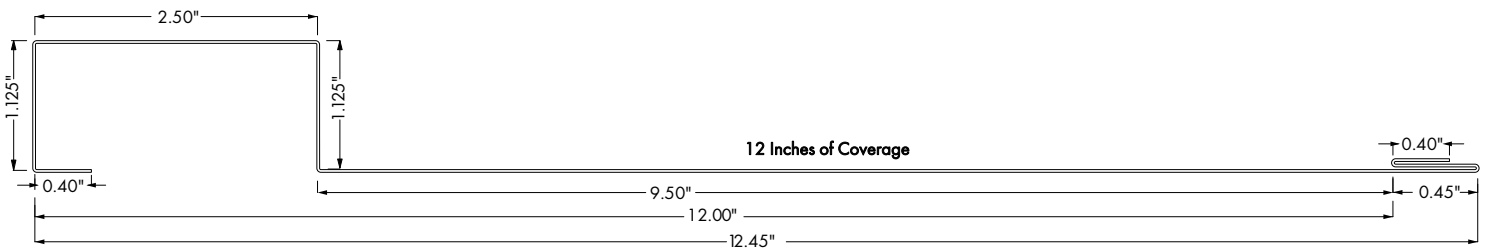

A R M O U R S I D E

BOARD AND BATTEN PROFILES

Profiles and Part Numbers
For **MADE TO ORDER** Items

MADE TO ORDER PRODUCTS

PRODUCT:

12" Board

Part Number:

10' Length - 191100
13' Length - 191200
Custom - 191300

DESCRIPTION:

The 12" Board is MADE TO ORDER.
Available in All Colours.

MADE TO ORDER PRODUCTS

PRODUCT:

16" Board

Part Number:

10' Length - 191150
13' Length - 191250
Custom - 191350

DESCRIPTION:

The 16" Board is MADE TO ORDER.
Available in All Colours.

MADE TO ORDER PRODUCTS

PRODUCT:

20" Board

Part Number:

10' Length - 191175
13' Length - 191275
Custom - 191375

DESCRIPTION:

The 20" Board is MADE TO ORDER.
Available in All Colours.