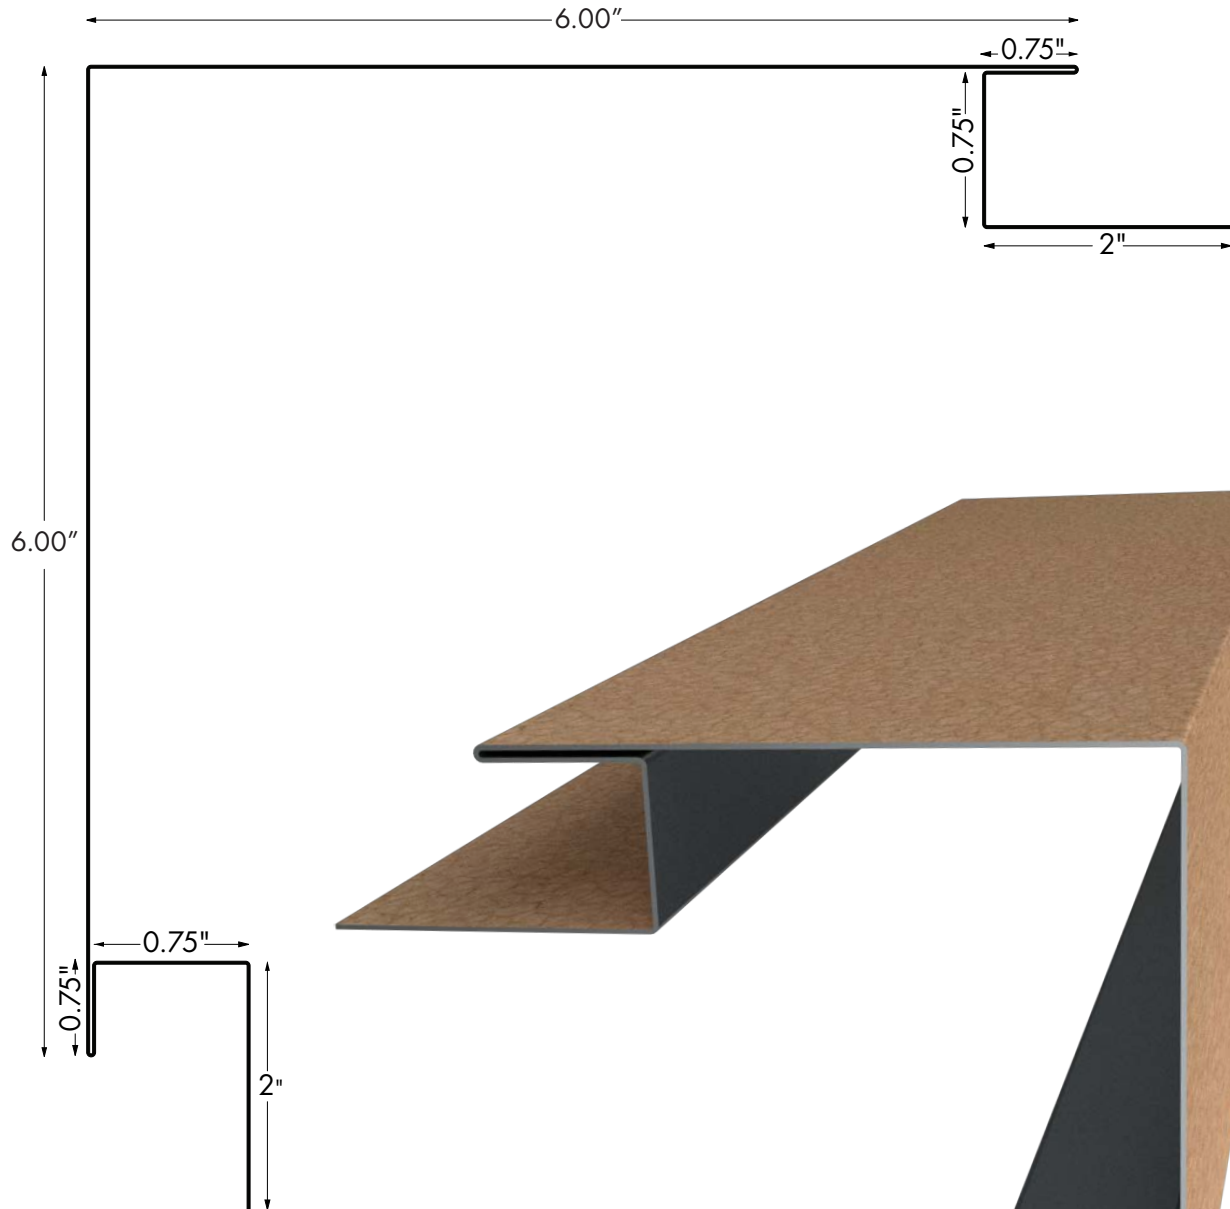

MADE TO ORDER PRODUCTS

PRODUCT:
5" Outside Corner
Part Number:
190214

DESCRIPTION:
The 5" Outside Corner is MADE TO ORDER.
Available in All Colours

MADE TO ORDER PRODUCTS

PRODUCT:
6" Outside Corner
Part Number:
190216