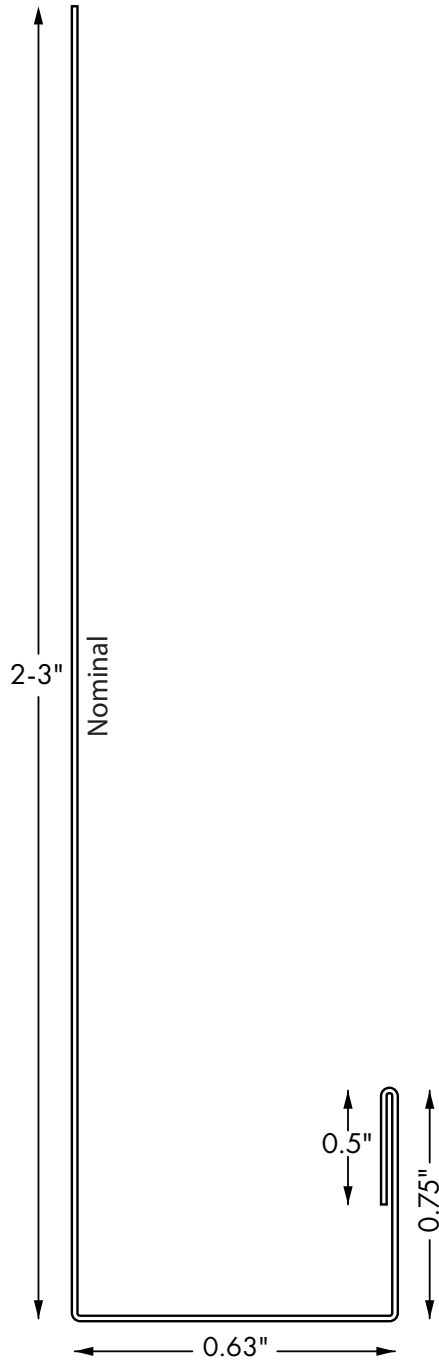

IN STOCK PRODUCTS

PRODUCT:

J-Channel

Part Number:

190037

DESCRIPTION:

The J-Channel is IN STOCK.
Available in All Colours.