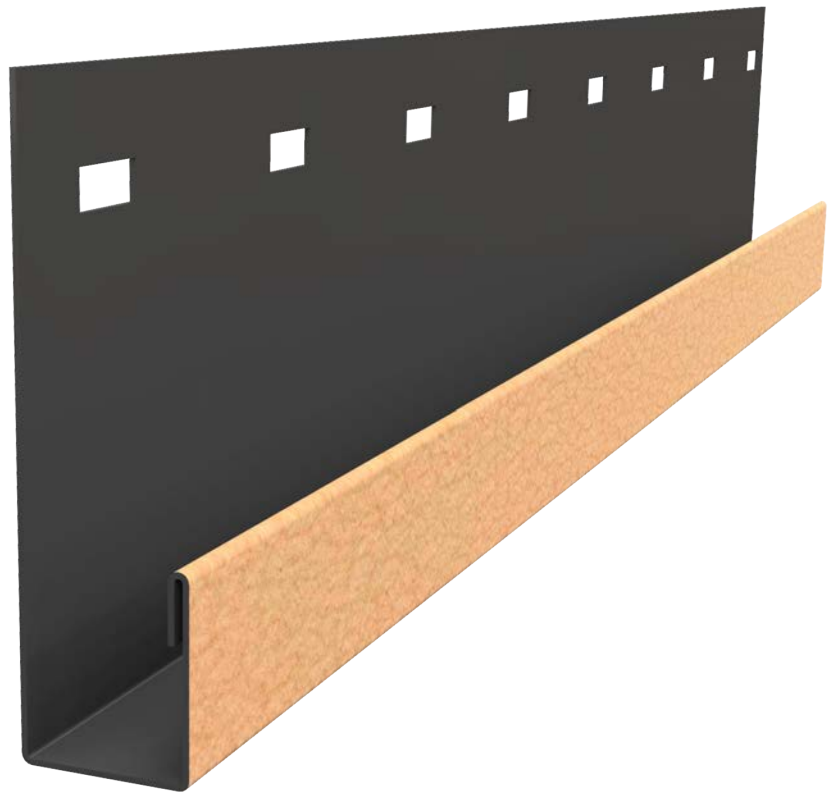

IN STOCK PRODUCTS

PRODUCT:

Starter Strip

Part Number:

190039

DESCRIPTION:

The Starter Strip is IN STOCK.
Not visible after siding is installed.
Colour Selection Not Available.

IN STOCK PRODUCTS

PRODUCT:

J-Channel

Part Number:

190037

DESCRIPTION:

The J-Channel is IN STOCK.
Available in All Colours.

IN STOCK PRODUCTS

PRODUCT:
3" Outside Corner
Part Number:
190040

DESCRIPTION:
The 3" Outside Corner is IN STOCK.
Available in All Colours.

IN STOCK PRODUCTS

PRODUCT:

Drip Cap

Part Number:

190056

DESCRIPTION:

The Drip Cap is IN STOCK.
Available in Oxford White and Victorian Black.

IN STOCK PRODUCTS

PRODUCT:

Under Drip

Part Number:

190058

DESCRIPTION:

The Under Drip is IN STOCK.
Available in Oxford White and Victorian Black.

IN STOCK PRODUCTS