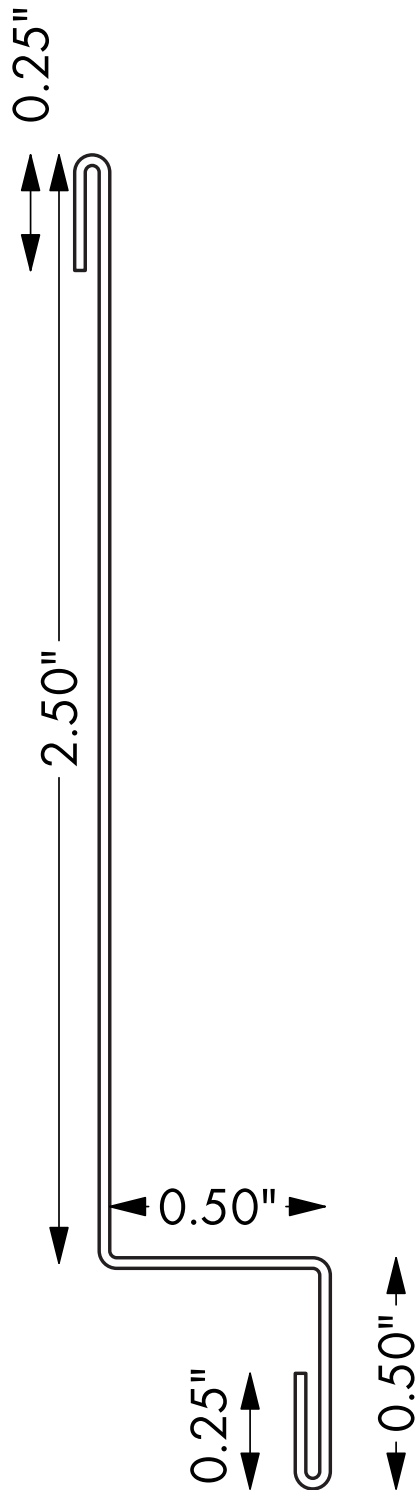

IN STOCK PRODUCTS

PRODUCT:

Starter Strip

Part Number:

190039

DESCRIPTION:

The Starter Strip is IN STOCK.
Not visible after siding is installed.
Colour Selection Not Available.