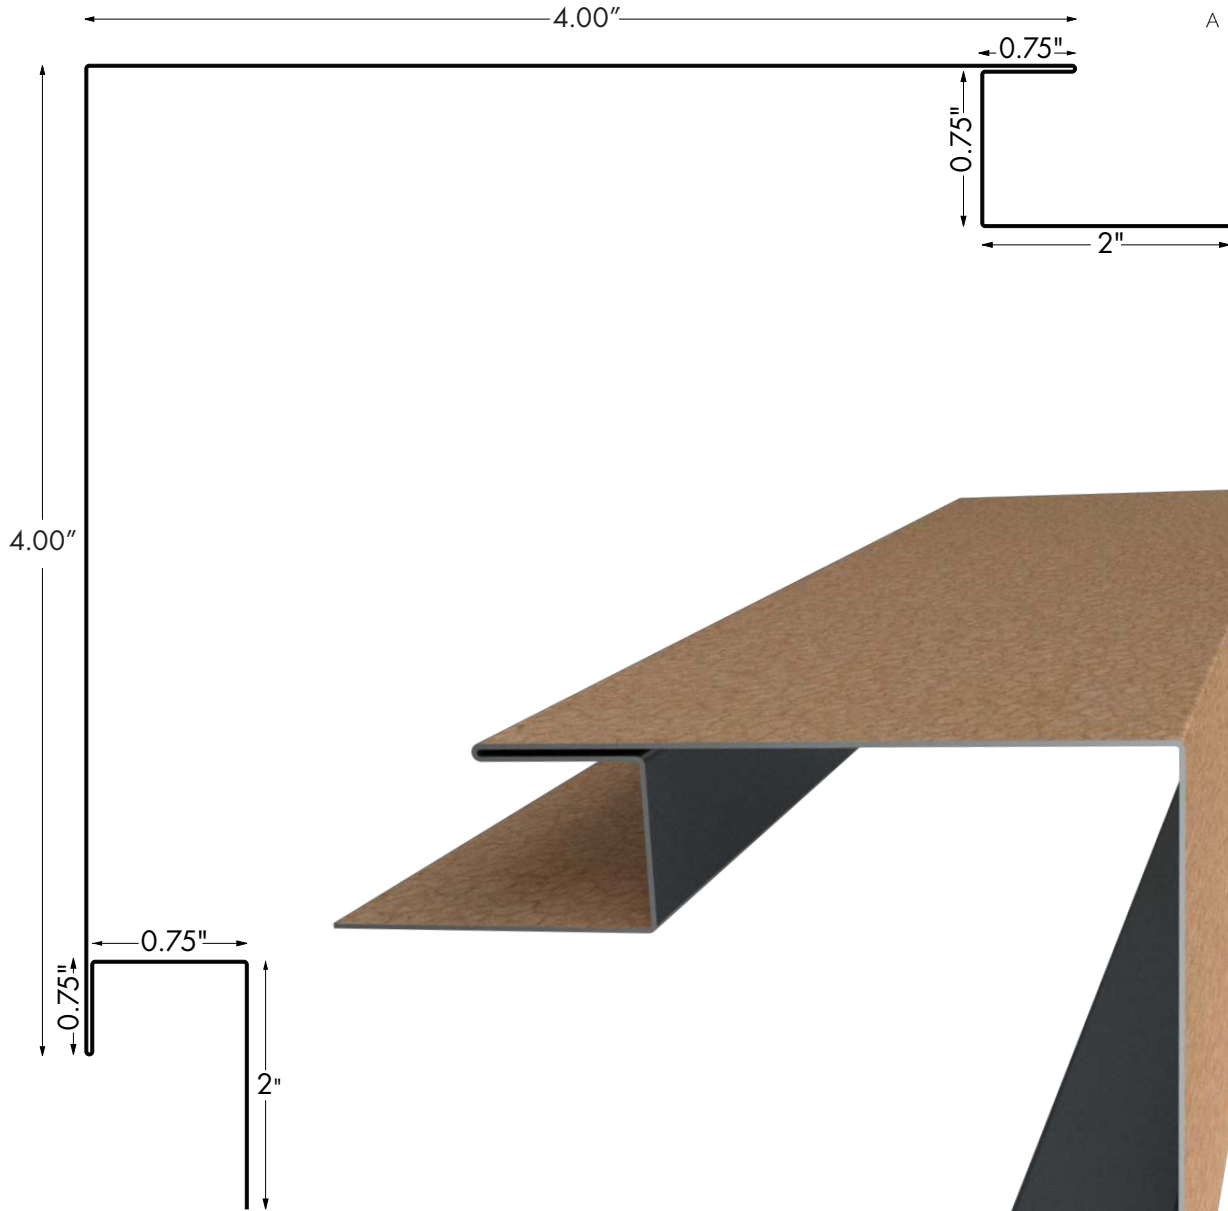

MADE TO ORDER PRODUCTS

PRODUCT:
4" Outside Corner
Part Number:
190212

DESCRIPTION:
The 4" Outside Corner is MADE TO ORDER.
Available in All Colours