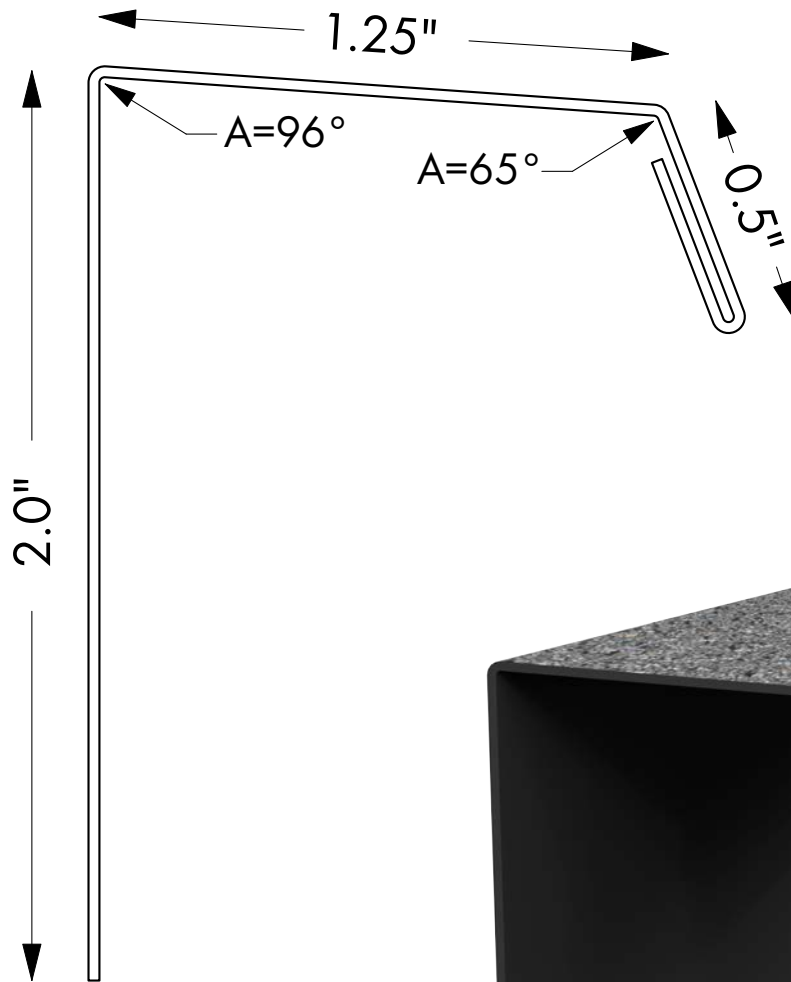

MADE TO ORDER PRODUCTS

PRODUCT:

Under Drip

Part Number:

190062

DESCRIPTION:

The Under Drip is MADE TO ORDER.
Available in All Colours.