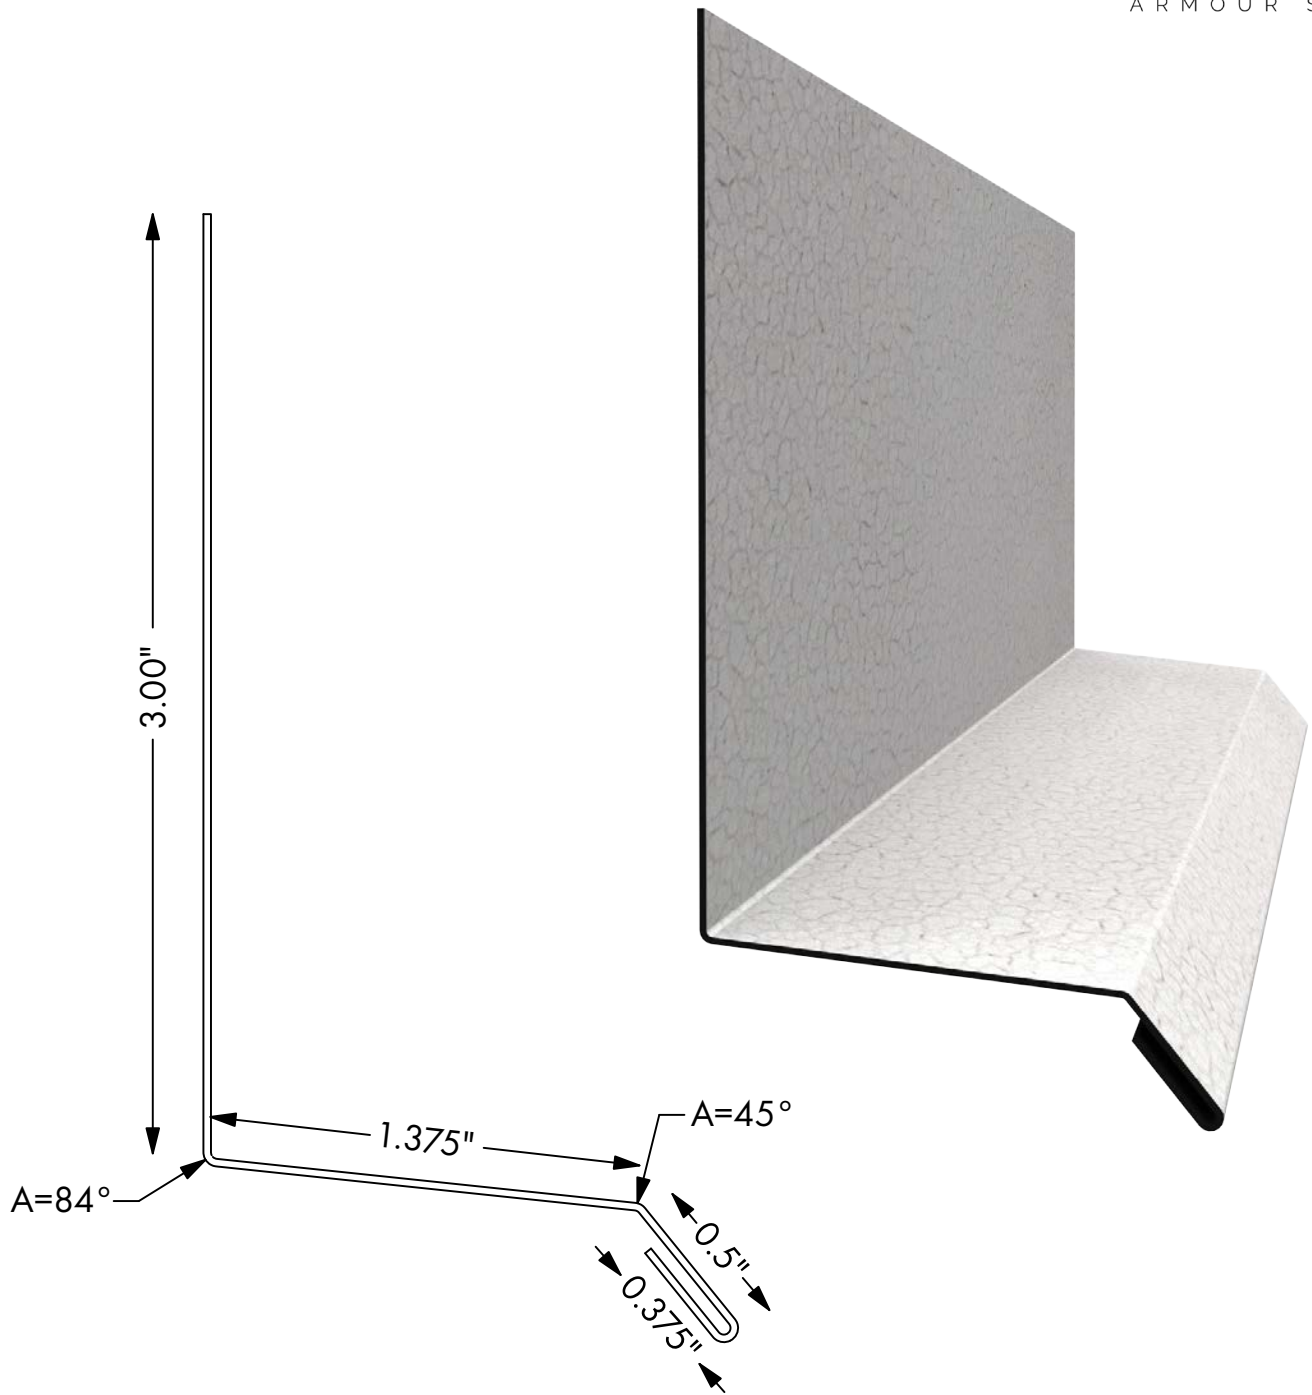

MADE TO ORDER PRODUCTS

PRODUCT:
5" Outside Corner
Part Number:
190214

DESCRIPTION:
The 5" Outside Corner is MADE TO ORDER.
Available in All Colours

MADE TO ORDER PRODUCTS

PRODUCT:
6" Outside Corner
Part Number:
190216

DESCRIPTION:
The 6" Outside Corner is MADE TO ORDER.
Available in All Colours

MADE TO ORDER PRODUCTS

PRODUCT:

Drip Cap

Part Number:

190060

DESCRIPTION:

The Drip Cap is MADE TO ORDER.
Available in All Colours.