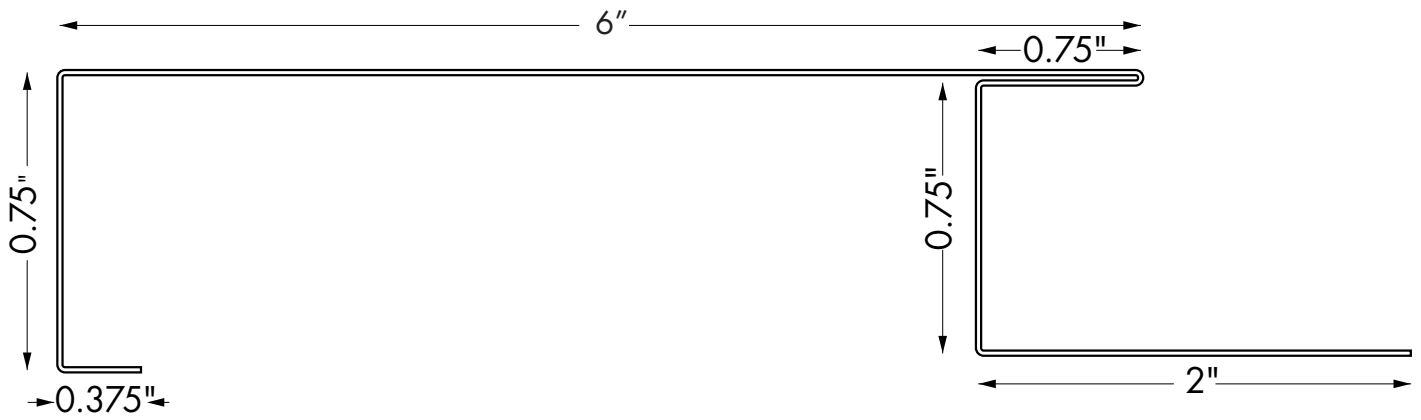

PRODUCT:

Trim Sheet

Part Number:

190250

DESCRIPTION:

The Trim Sheet is IN STOCK.
Sheet is 2' @ 10' - Crating Fee Applies
Available in All Colours.

A R M O U R S I D E

BEVEL TRIM PROFILES

Trims and Part Numbers
For **MADE TO ORDER** Items

MADE TO ORDER PRODUCTS

PRODUCT:
5" Window Batten
Part Number:
190202

DESCRIPTION:
The 5" Window Batten is MADE TO ORDER.
Available in All Colours.

MADE TO ORDER PRODUCTS

MADE TO ORDER PRODUCTS

PRODUCT:
5" Outside Corner
Part Number:
190214

DESCRIPTION:
The 5" Outside Corner is MADE TO ORDER.
Available in All Colours

MADE TO ORDER PRODUCTS

PRODUCT:
6" Outside Corner
Part Number:
190216