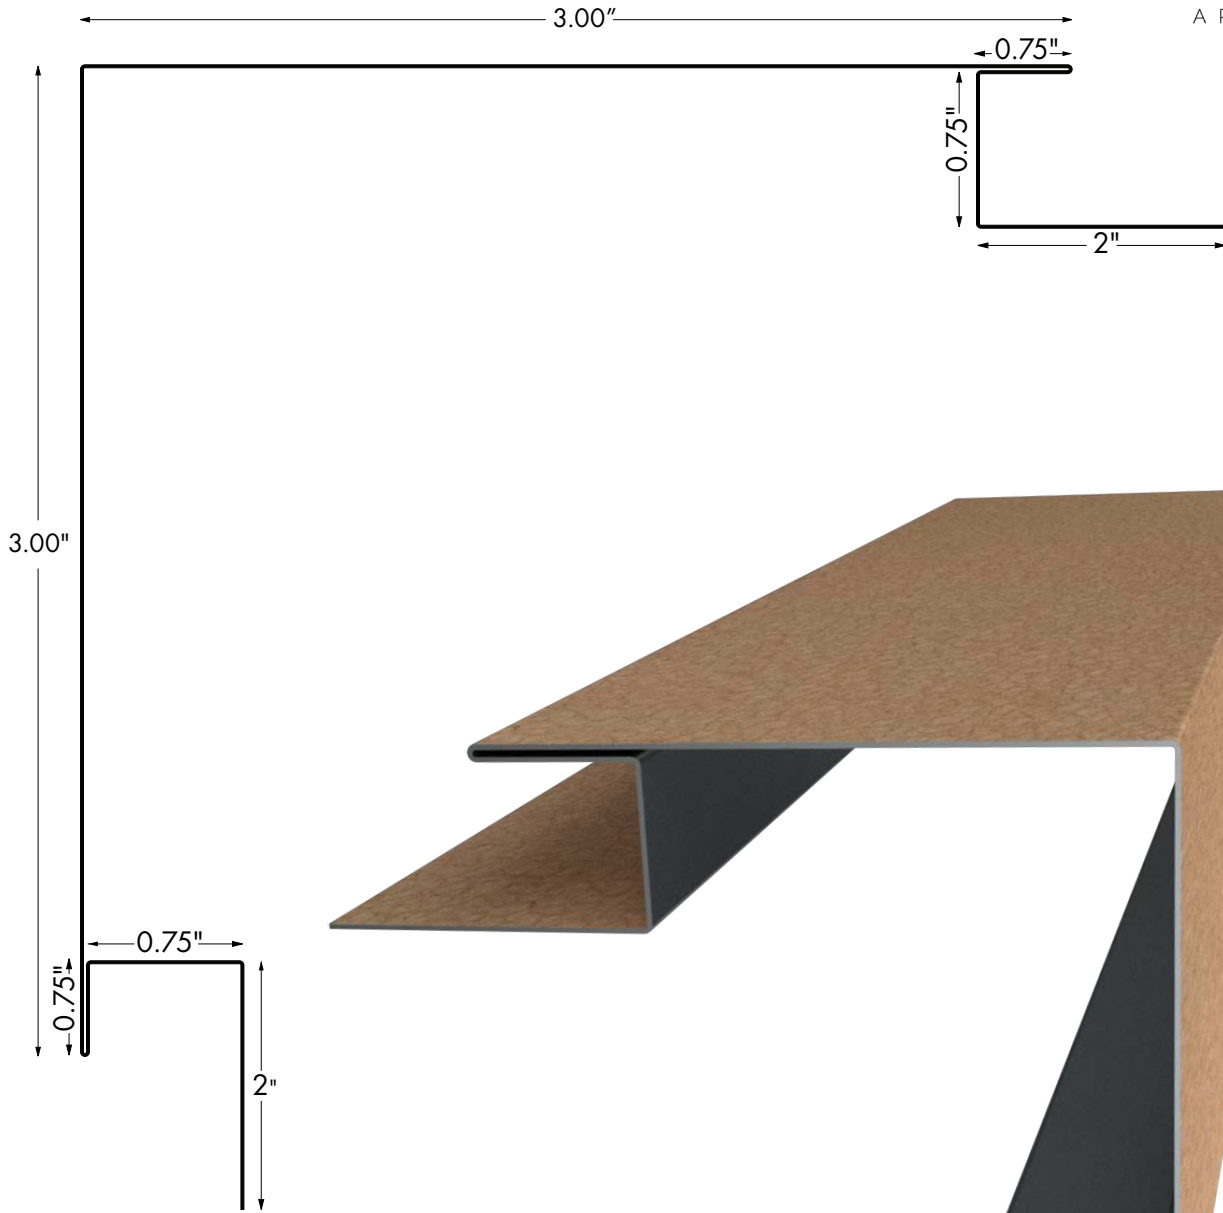

PRODUCT:

J-Channel

Part Number:

190037

DESCRIPTION:

The J-Channel is IN STOCK.
Available in All Colours.

IN STOCK PRODUCTS

PRODUCT:
3" Outside Corner
Part Number:
190040

DESCRIPTION:
The 3" Outside Corner is IN STOCK.
Available in All Colours.

IN STOCK PRODUCTS

PRODUCT:

Drip Cap

Part Number:

190056

DESCRIPTION:

The Drip Cap is IN STOCK.
Available in Oxford White and Victorian Black.