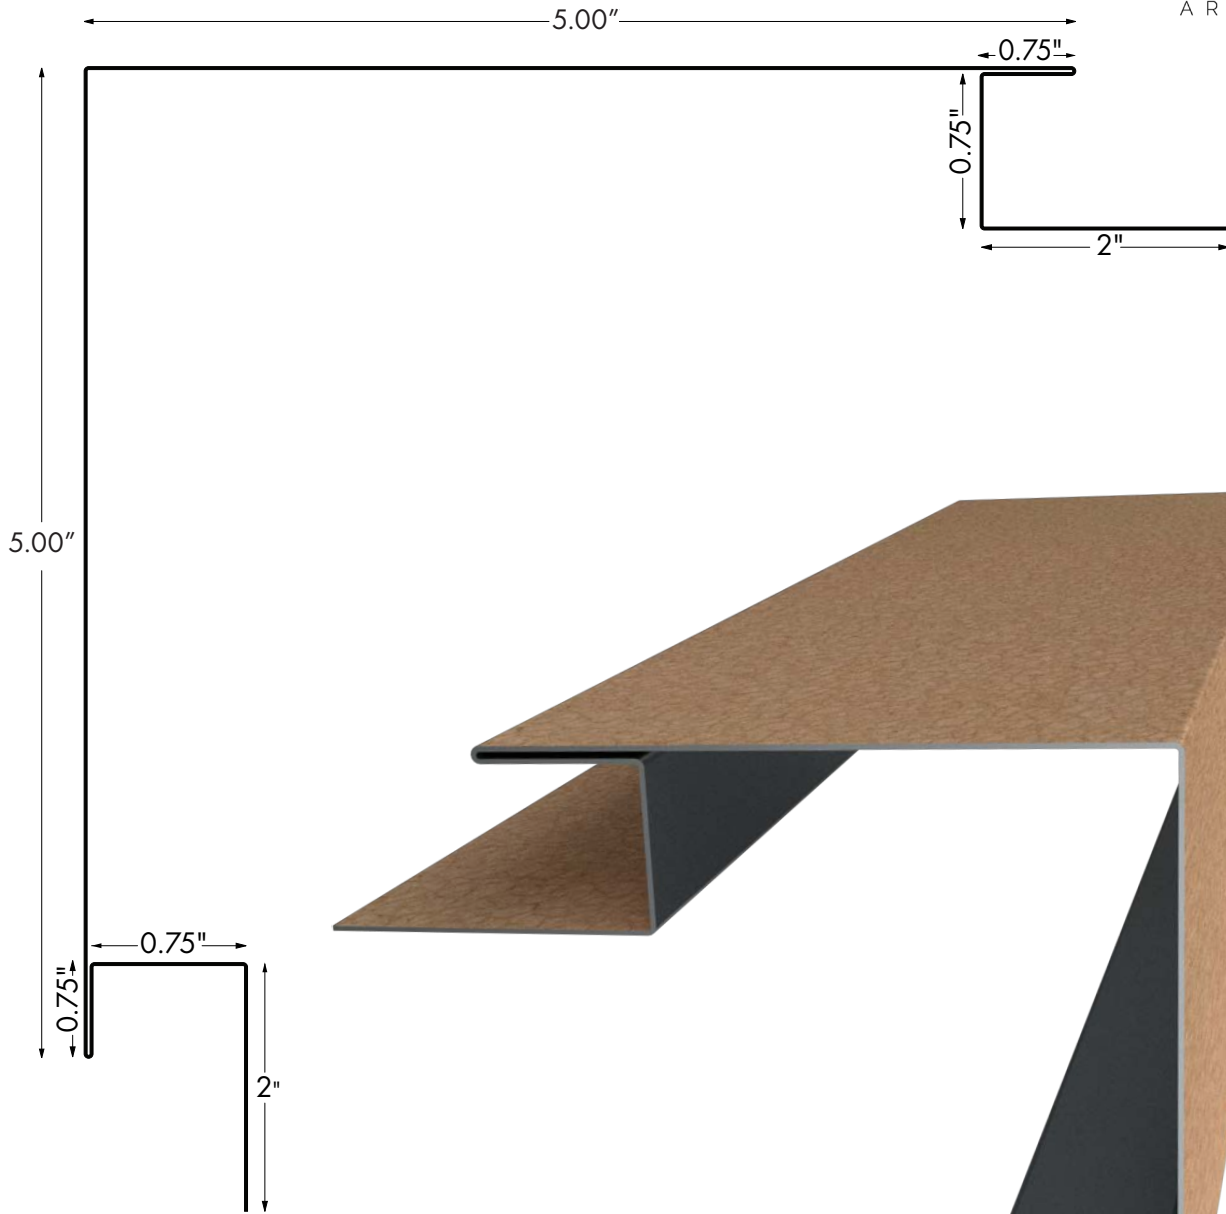

MADE TO ORDER PRODUCTS

PRODUCT:
5" Outside Corner
Part Number:
190214

DESCRIPTION:
The 5" Outside Corner is MADE TO ORDER.
Available in All Colours

MADE TO ORDER PRODUCTS

PRODUCT:
6" Outside Corner
Part Number:
190216