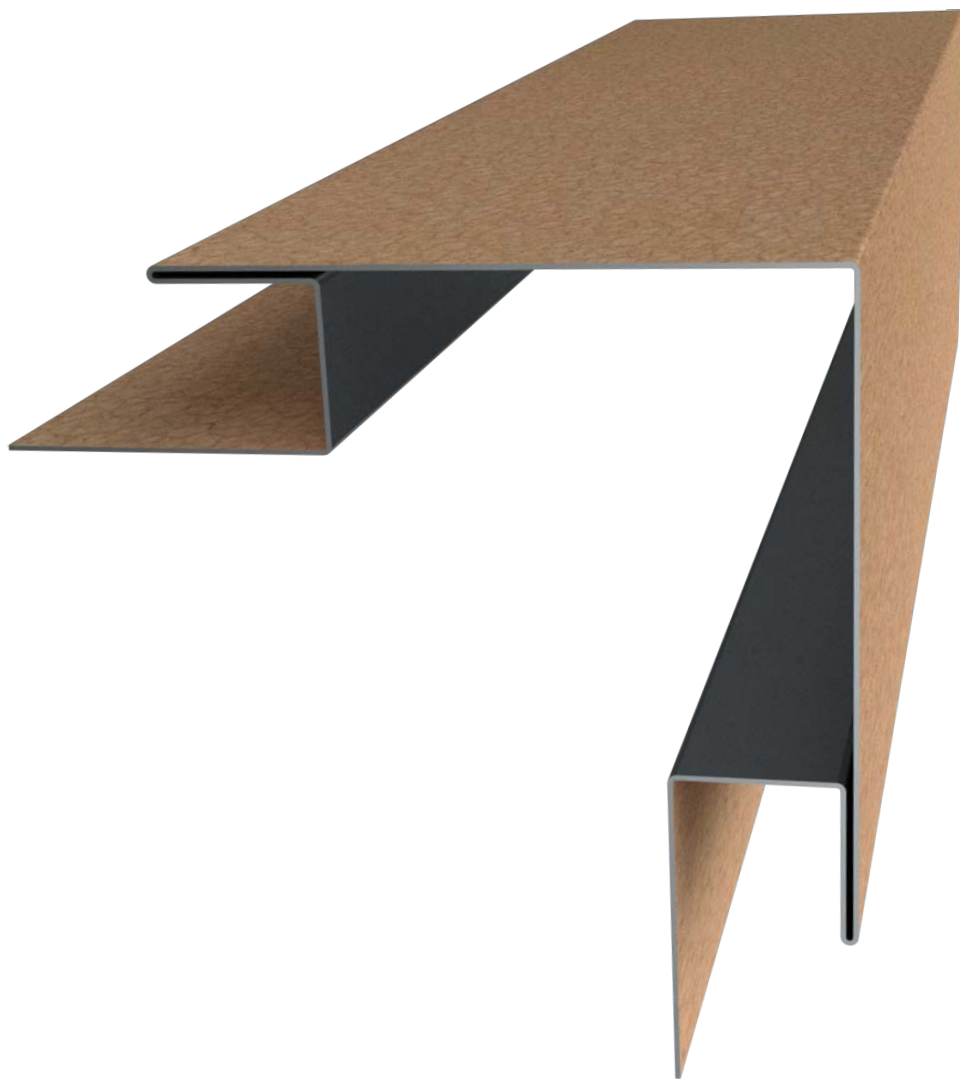

MADE TO ORDER PRODUCTS

PRODUCT:
4" Outside Corner
Part Number:
190212

DESCRIPTION:
The 4" Outside Corner is MADE TO ORDER.
Available in All Colours