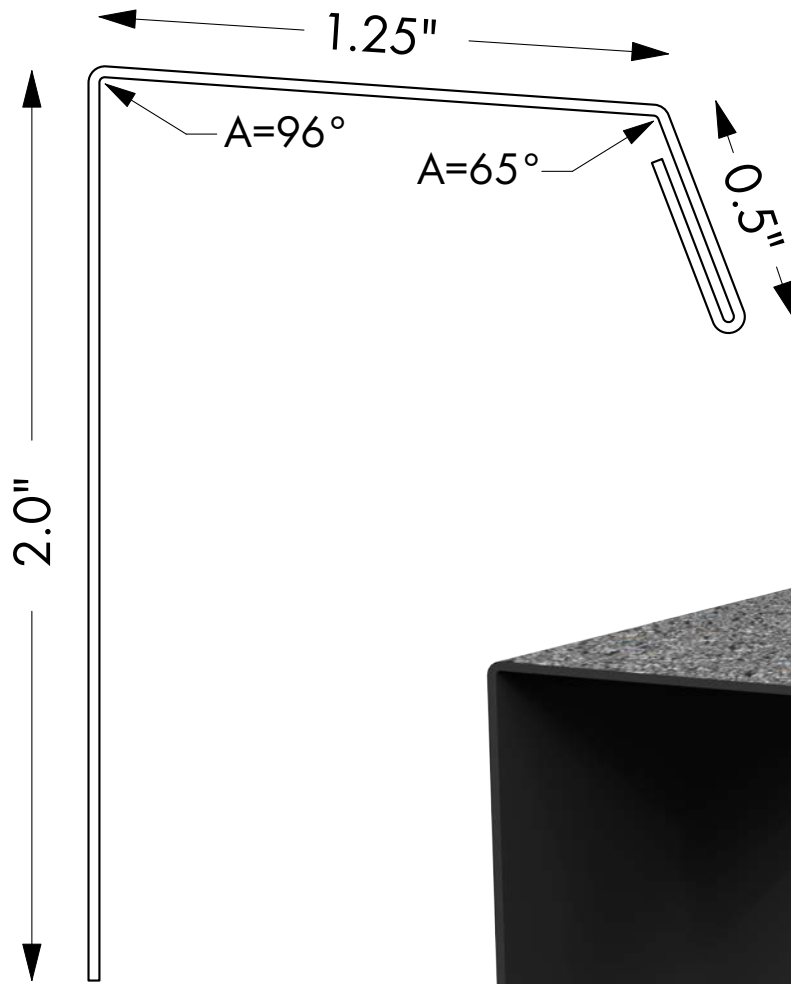

DESCRIPTION:
The 3" Outside Corner is IN STOCK.
Available in All Colours.

IN STOCK PRODUCTS

PRODUCT:

Drip Cap

Part Number:

190056

DESCRIPTION:

The Drip Cap is IN STOCK.
Available in Oxford White and Victorian Black.

IN STOCK PRODUCTS

PRODUCT:

Under Drip

Part Number:

190058

DESCRIPTION:

The Under Drip is IN STOCK.
Available in Oxford White and Victorian Black.

IN STOCK PRODUCTS

PRODUCT:

Trim Sheet

Part Number:

190250

DESCRIPTION:

The Trim Sheet is IN STOCK.
Sheet is 2' @ 10' - Crating Fee Applies
Available in All Colours.

A R M O U R S I D E

BEVEL TRIM PROFILES

MADE TO ORDER PRODUCTS

PRODUCT:
5" Outside Corner
Part Number:
190214

DESCRIPTION:
The 5" Outside Corner is MADE TO ORDER.
Available in All Colours

MADE TO ORDER PRODUCTS

PRODUCT:
6" Outside Corner
Part Number:
190216