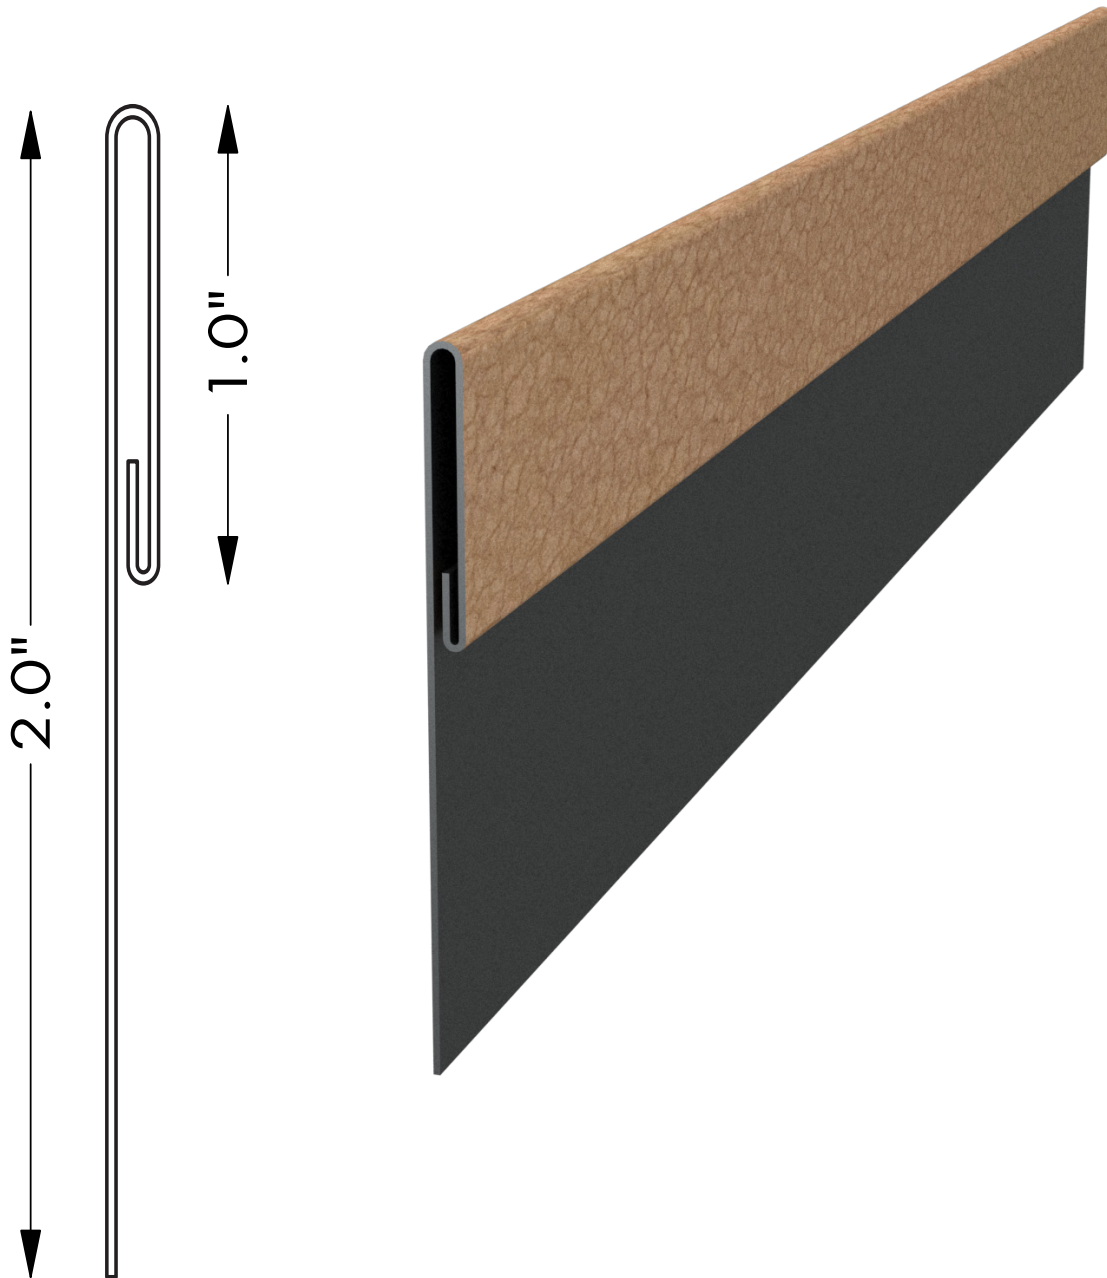

A R M O U R S I D E

BEVEL TRIM PROFILES

Trims and Part Numbers
For **IN STOCK AND**
MADE TO ORDER Items

IN STOCK PRODUCTS

PRODUCT:
Finish Trim
Part Number:
190035

DESCRIPTION:
The Finish Trim is IN STOCK.
Available in All Colours.

IN STOCK PRODUCTS

PRODUCT:

Starter Strip

Part Number:

190039

DESCRIPTION:

The Starter Strip is IN STOCK.
Not visible after siding is installed.
Colour Selection Not Available.

IN STOCK PRODUCTS

DESCRIPTION:
The 3" Outside Corner is IN STOCK.
Available in All Colours.

IN STOCK PRODUCTS

PRODUCT:

Drip Cap

Part Number:

190056

DESCRIPTION:

The Drip Cap is IN STOCK.
Available in Oxford White and Victorian Black.

MADE TO ORDER PRODUCTS

PRODUCT:
5" Outside Corner
Part Number:
190214

DESCRIPTION:
The 5" Outside Corner is MADE TO ORDER.
Available in All Colours

MADE TO ORDER PRODUCTS

PRODUCT:
6" Outside Corner
Part Number:
190216