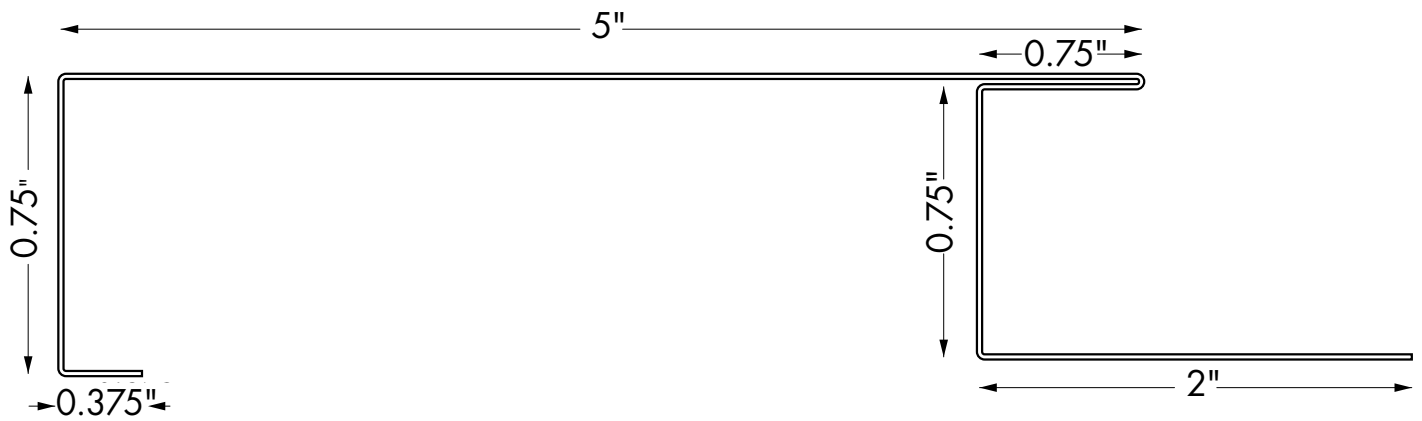

MADE TO ORDER PRODUCTS

PRODUCT:
5" Window Batten
Part Number:
190202

DESCRIPTION:
The 5" Window Batten is MADE TO ORDER.
Available in All Colours.