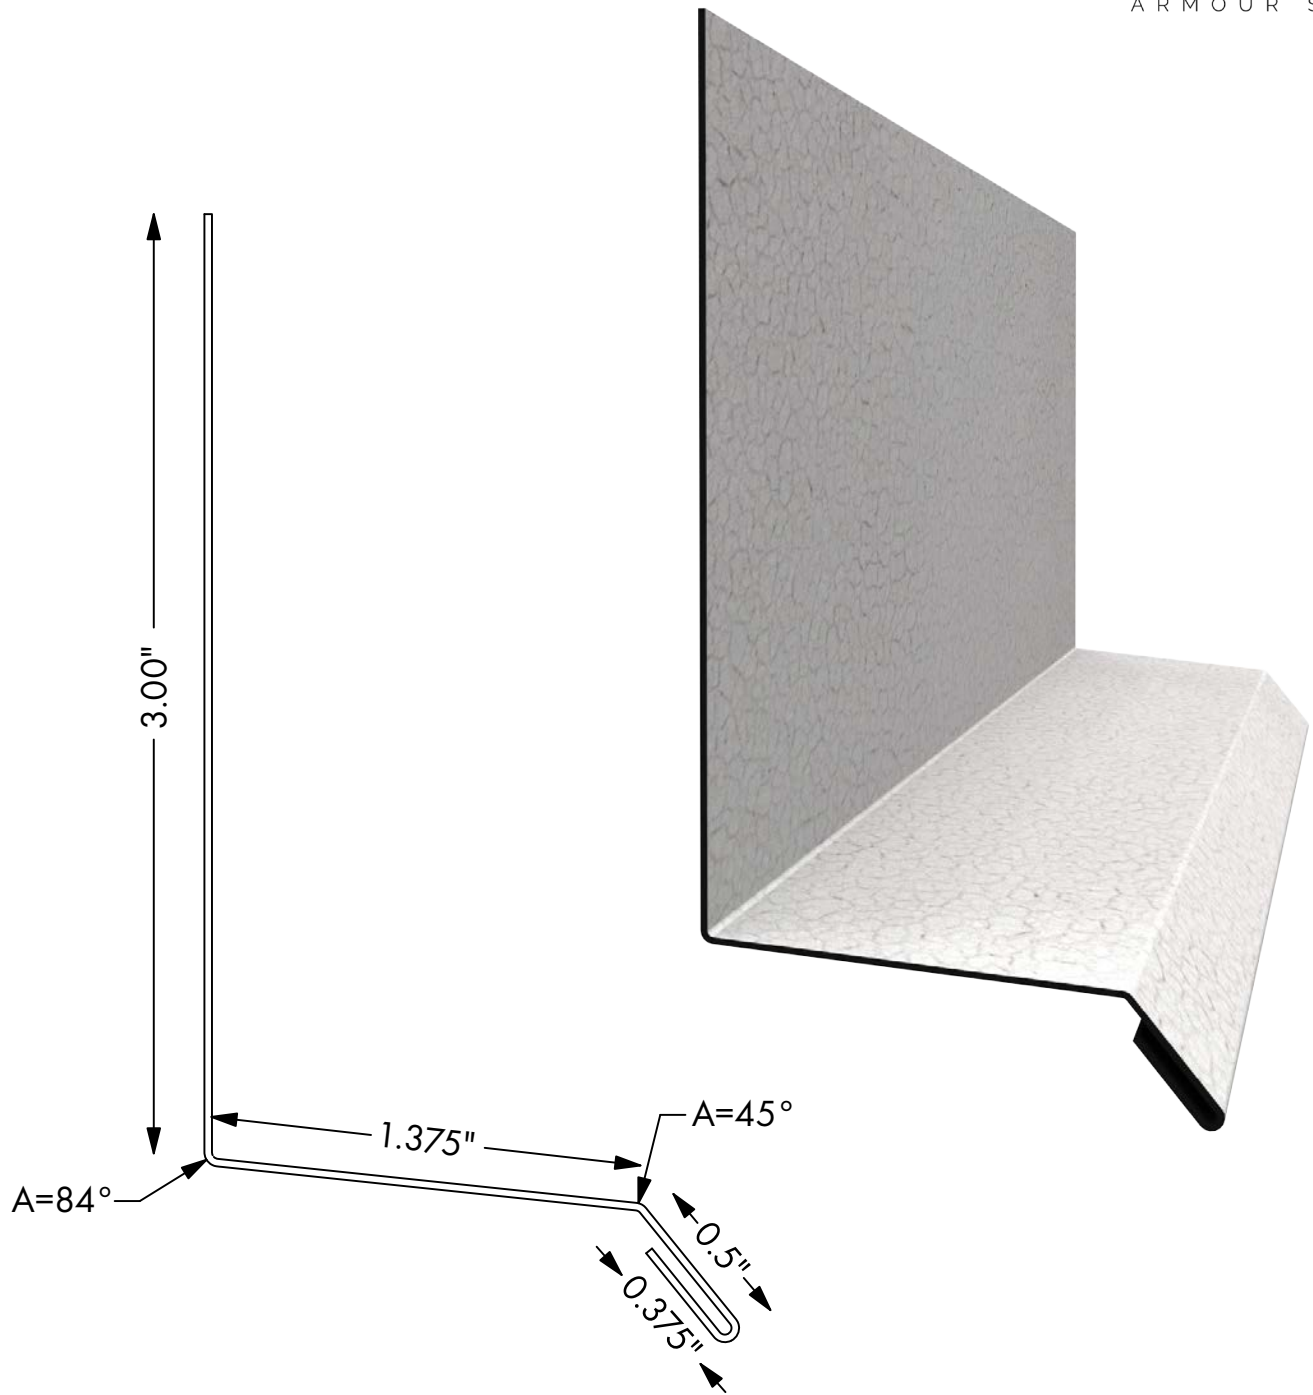

PRODUCT:

J-Channel

Part Number:

190037

DESCRIPTION:

The J-Channel is IN STOCK.
Available in All Colours.

IN STOCK PRODUCTS

PRODUCT:
3" Outside Corner
Part Number:
190040

DESCRIPTION:
The 3" Outside Corner is IN STOCK.
Available in All Colours.

IN STOCK PRODUCTS

PRODUCT:

Drip Cap

Part Number:

190056

DESCRIPTION:

The Drip Cap is IN STOCK.
Available in Oxford White and Victorian Black.

IN STOCK PRODUCTS

PRODUCT:

Under Drip

Part Number:

190058

DESCRIPTION:

The Under Drip is IN STOCK.
Available in Oxford White and Victorian Black.

IN STOCK PRODUCTS

MADE TO ORDER PRODUCTS

PRODUCT:
5" Outside Corner
Part Number:
190214

DESCRIPTION:
The 5" Outside Corner is MADE TO ORDER.
Available in All Colours

MADE TO ORDER PRODUCTS

PRODUCT:
6" Outside Corner
Part Number:
190216