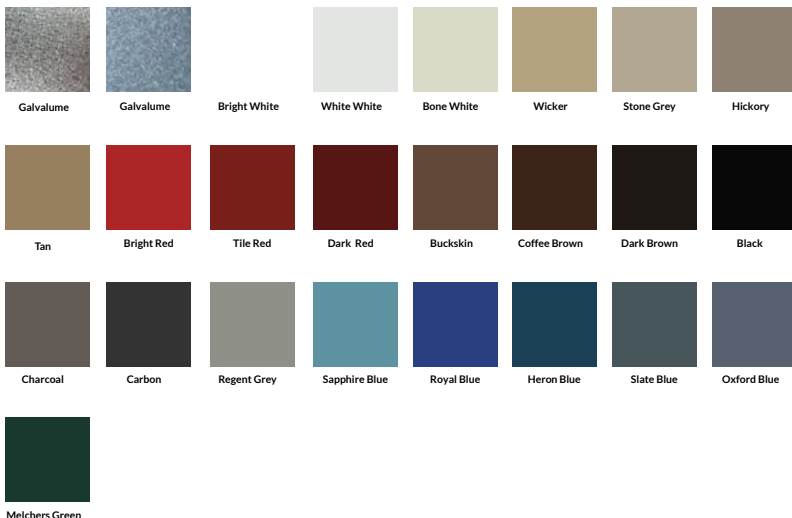

Available in Standard 24 Gauge Colours

1.5" Specifications

- Standard Widths: 11.5" and 16"**
- Custom Widths: 7.5" to 19.5" extended lead times may apply**
- Concealed Clip System**
- Panel Length Up to 50'**
- Suitable for Low Sloped Roofs down to 1.5/12**
- Substrate: 5/8" Standard Plywood Minimum / Purlins**
- Available in Standard 24 Gauge Colours**
- Minimum Length: 24"**

Available in Standard 24 Gauge Colours

1" Specifications

- Standard Widths: 13" and 16"
- Custom Widths: 9" to 21" *extended lead times may apply*
- Concealed Clip System
- Panel Length Up to 50'
- Suitable for Low Sloped Roofs down to 3/12
- Substrate: 5/8" Standard Plywood Minimum / Purlins
- Available in Standard 24 Gauge Colours
- Minimum Length: 24"