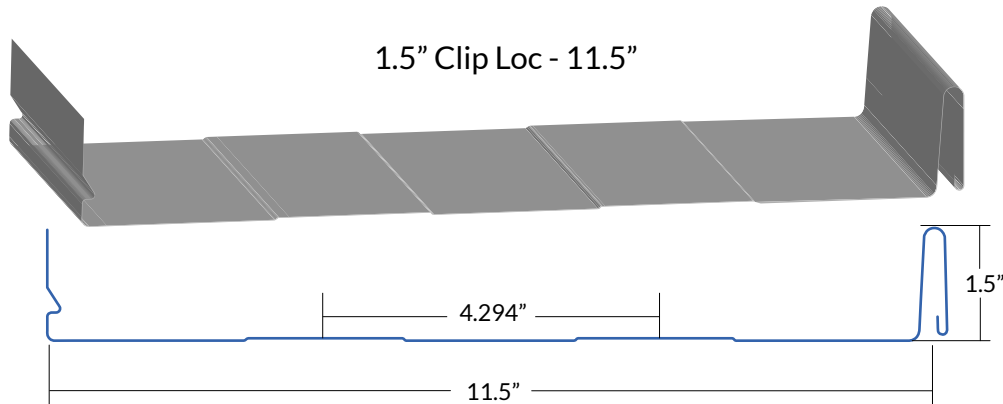

1.5" Clip Loc

Floating Clip Wall Panel System

The ClipLoc Panel System provides the ease of installation like our Nailstrip panel, but with the flexibility of a floating clip system. Clips allow the panels to expand and contract with the temperature changes without causing strain or tension on panels or fasteners. Metal roofs installed with a floating clip system not only have longer life spans than fastener systems, but they can achieve the same beautiful aesthetic and are highly customizable.

Available in Standard 24 Gauge Colours

1.5" Specifications

- Standard Widths: 11.5" and 16"**
- Custom Widths: 7.5" to 19.5" extended lead times may apply**
- Concealed Clip System**
- Panel Length Up to 50'**
- Suitable for Low Sloped Roofs down to 1.5/12**
- Substrate: 5/8" Standard Plywood Minimum / Purlins**
- Available in Standard 24 Gauge Colours**
- Minimum Length: 24"**

(403) 553-3309 | orders@formasteel.ca

FORMASTEEL.CA

1" Clip Loc

Floating Clip Wall Panel System

The ClipLoc Panel System provides the ease of installation like our Nailstrip panel, but with the flexibility of a floating clip system. Clips allow the panels to expand and contract with the temperature changes without causing strain or tension on panels or fasteners. Metal roofs installed with a floating clip system not only have longer life spans than fastener systems, but they can achieve the same beautiful aesthetic and are highly customizable.

Available in Standard 24 Gauge Colours

1" Specifications

- Standard Widths: 13" and 16"
- Custom Widths: 9" to 21" *extended lead times may apply*
- Concealed Clip System
- Panel Length Up to 50'
- Suitable for Low Sloped Roofs down to 3/12
- Substrate: 5/8" Standard Plywood Minimum / Purlins
- Available in Standard 24 Gauge Colours
- Minimum Length: 24"