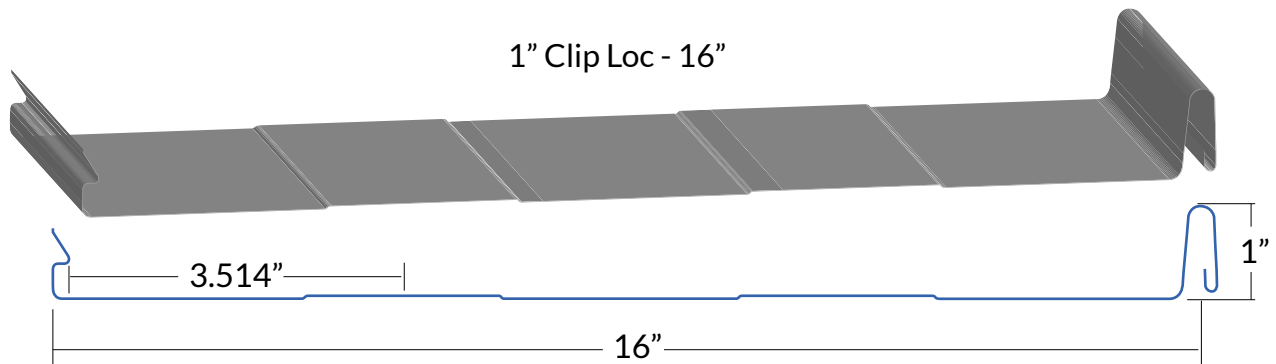

1.5" Clip Loc

Floating Clip Wall Panel System

The ClipLoc Panel System provides the ease of installation like our Nailstrip panel, but with the flexibility of a floating clip system. Clips allow the panels to expand and contract with the temperature changes without causing strain or tension on panels or fasteners. Metal roofs installed with a floating clip system not only have longer life spans than fastener systems, but they can achieve the same beautiful aesthetic and are highly customizable.

Available in Standard 24 Gauge Colours

1.5" Specifications

- Standard Widths: 11.5" and 16"**
- Custom Widths: 7.5" to 19.5" extended lead times may apply**
- Concealed Clip System**
- Panel Length Up to 50'**
- Suitable for Low Sloped Roofs down to 1.5/12**
- Substrate: 5/8" Standard Plywood Minimum / Purlins**
- Available in Standard 24 Gauge Colours**
- Minimum Length: 24"**

(403) 553-3309 | orders@formasteel.ca

FORMASTEEL.CA

1" Clip Loc

Floating Clip Wall Panel System

The ClipLoc Panel System provides the ease of installation like our Nailstrip panel, but with the flexibility of a floating clip system. Clips allow the panels to expand and contract with the temperature changes without causing strain or tension on panels or fasteners. Metal roofs installed with a floating clip system not only have longer life spans than fastener systems, but they can achieve the same beautiful aesthetic and are highly customizable.

Available in Standard 24 Gauge Colours

1" Specifications

- Standard Widths: 13" and 16"
- Custom Widths: 9" to 21" *extended lead times may apply*
- Concealed Clip System
- Panel Length Up to 50'
- Suitable for Low Sloped Roofs down to 3/12
- Substrate: 5/8" Standard Plywood Minimum / Purlins
- Available in Standard 24 Gauge Colours
- Minimum Length: 24"