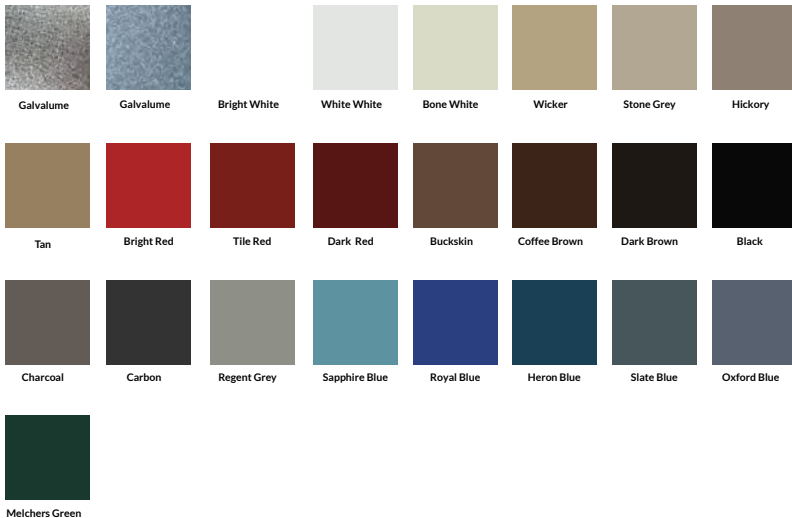

Available in Standard 24 Gauge Colours

1.5" Specifications

- Standard Widths: 11.5" and 16"**
- Custom Widths: 7.5" to 19.5" extended lead times may apply**
- Concealed Clip System**
- Panel Length Up to 50'**
- Suitable for Low Sloped Roofs down to 1.5/12**
- Substrate: 5/8" Standard Plywood Minimum / Purlins**
- Available in Standard 24 Gauge Colours**
- Minimum Length: 24"**