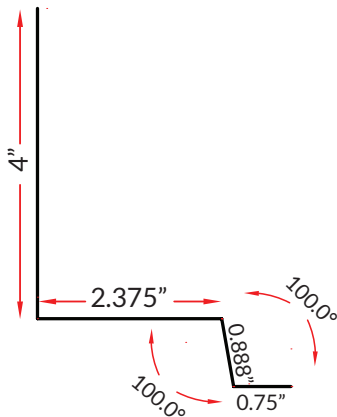

7"

GABLE WITH HEM

TFLGH01

7.5"

SIDE WALL

TFLSW01

8"

LOCKING EAVE