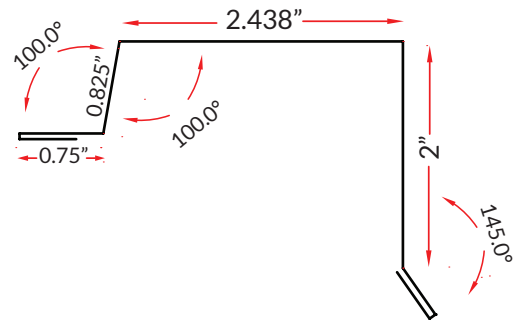

RIDGE

TFLR01

14"

HIP RIDGE 1

TFLHR01

14"

GABLE NO HEM

TFLG01

7"

GABLE WITH HEM

TFLGH01

7.5"

SIDE WALL

TFLSW01

8"

LOCKING EAVE