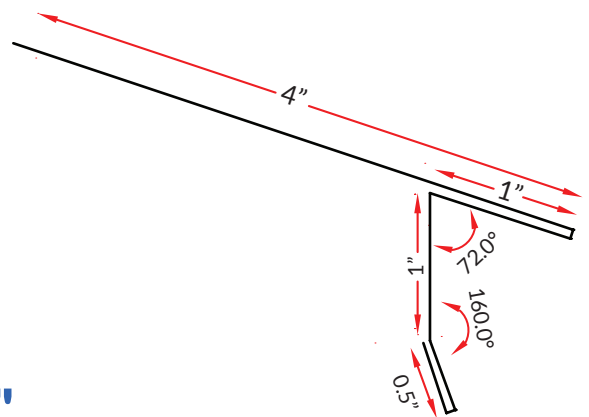

7"

GABLE WITH HEM

TFLGH01

7.5"

SIDE WALL

TFLSW01

8"

LOCKING EAVE

TFLE01

7"

HI PITCH LOCKING EAVE

TFLLE02

**7.375"**

GABLE CLEAT

TFLGC01

**2.375"**