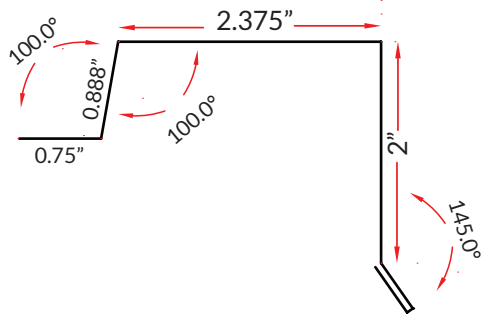

RIDGE

TFLR01

14"

HIP RIDGE 1

TFLHR01

14"

GABLE NO HEM

TFLG01

7"

GABLE WITH HEM

TFLGH01

7.5"

SIDE WALL

TFLSW01

8"

LOCKING EAVE