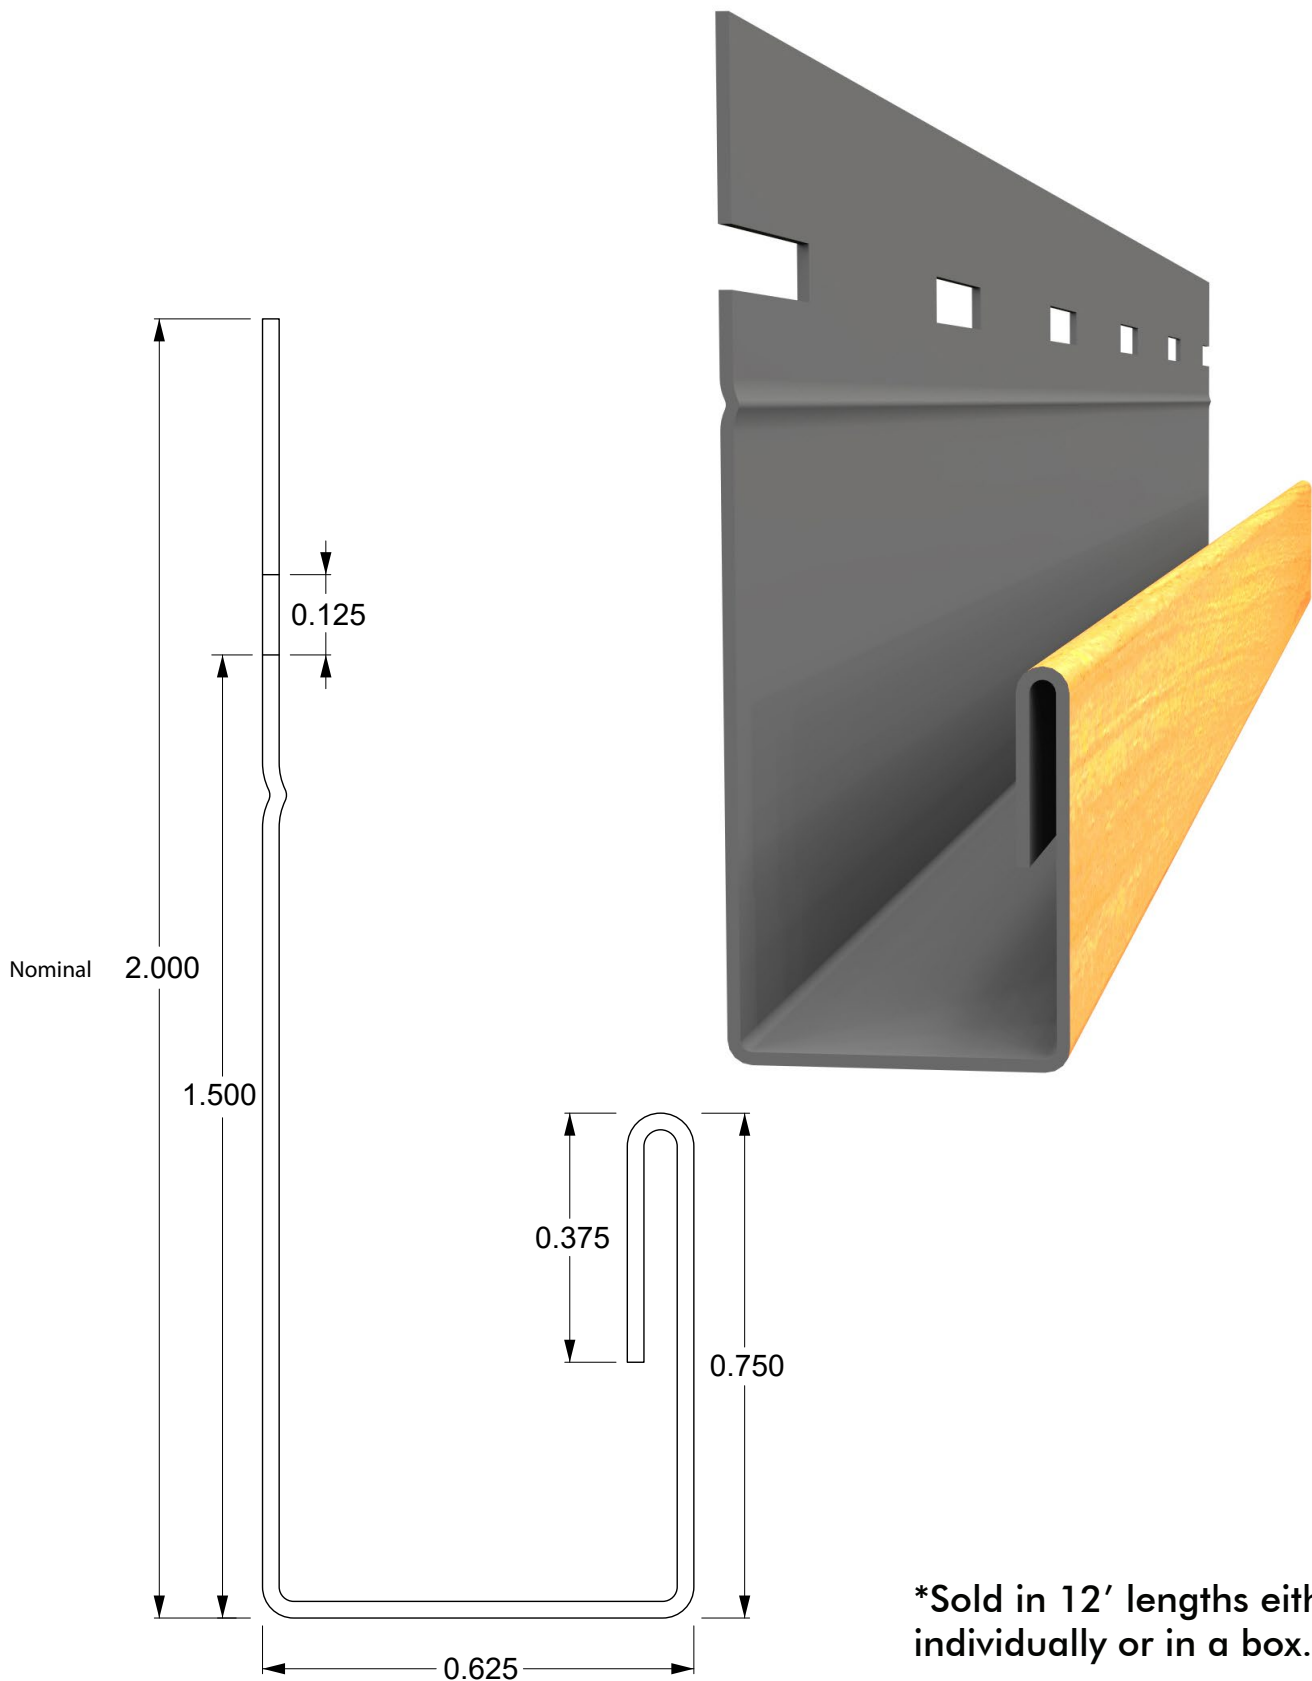

Roll Formed One Piece J-Channel #733

*Sold in 12' lengths either individually or in a box.