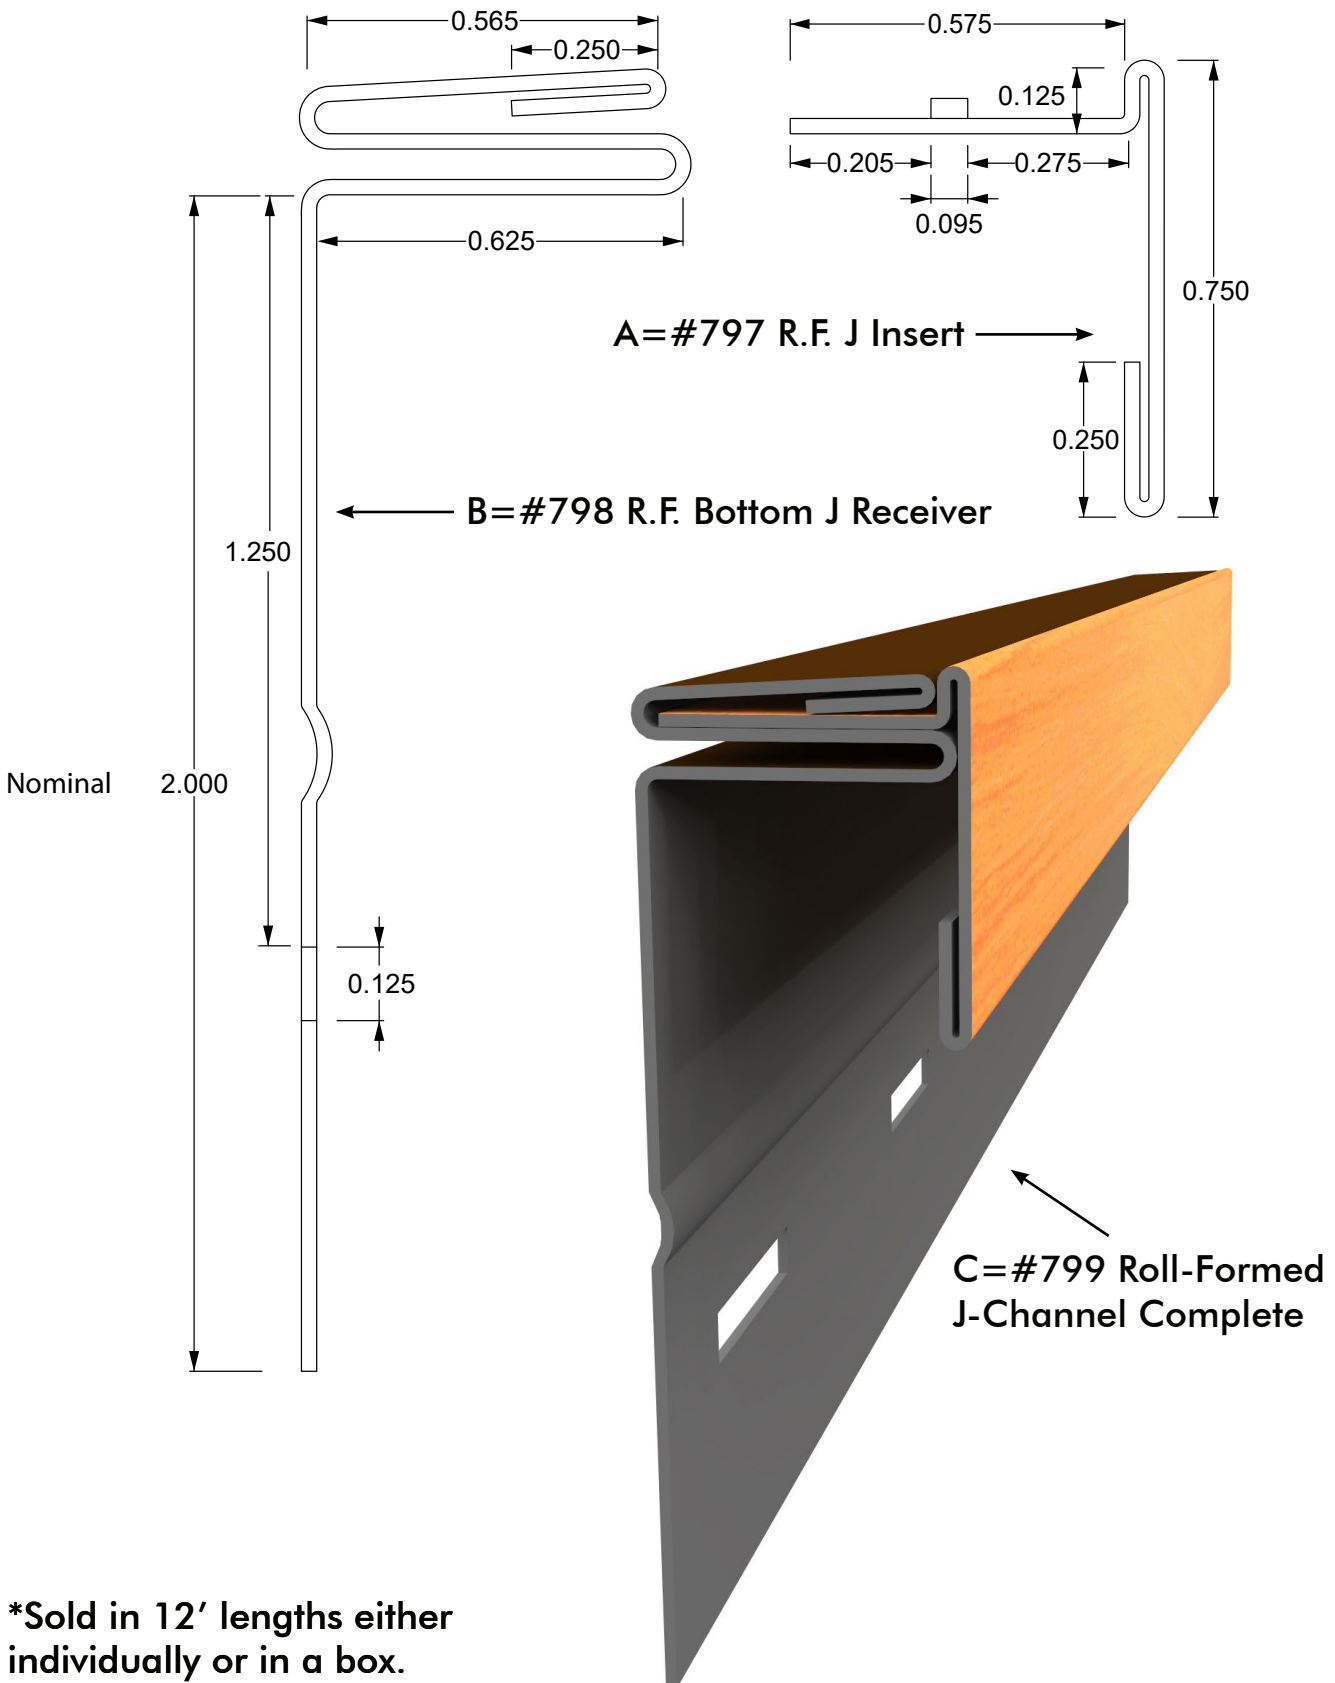

**Roll Formed Two Piece J-Channel #799**

\*Sold in 12' lengths either individually or in a box.