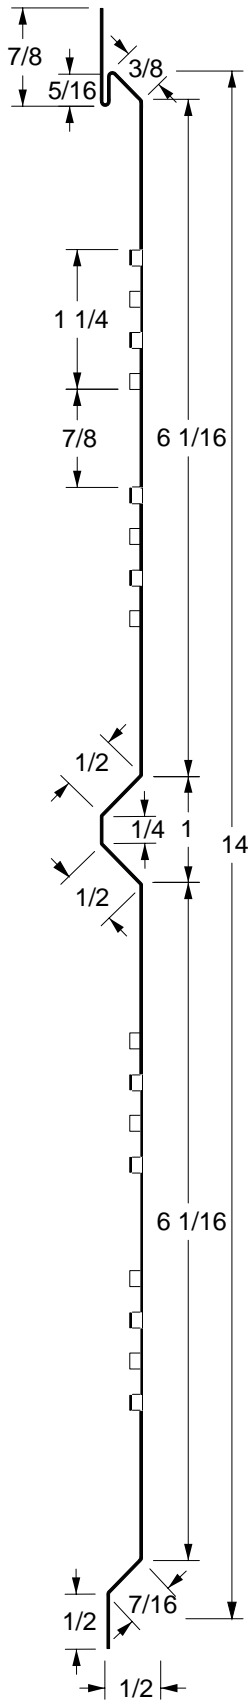

## Double 7 - Two Panel Vented Soffit

Provides 5.376 SQ. Inches  
of Venting per Linear Foot.  
Provides 4.6 SQ. Inches of  
Venting per Square Foot.