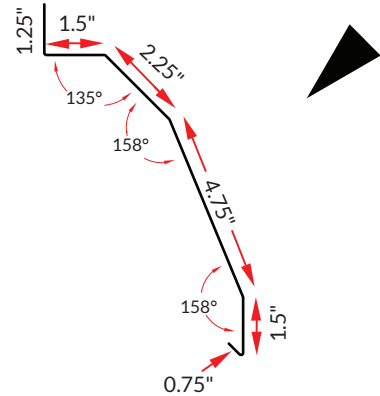

20.5"

SNOW STOP

SS-01

8.063"

SNOW STOP LINER

SS-L

6.625"

SIDE WALL

SW-01

9.5"

SIDE WALL

SW-02

10.25"

TRACK COVER

TC-01

12"