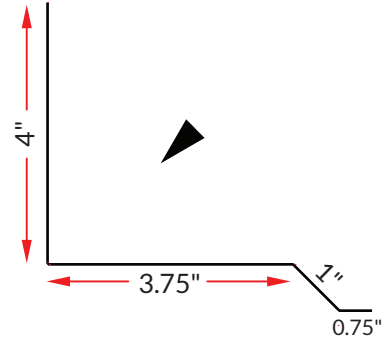

SIDE WALL

SW-01