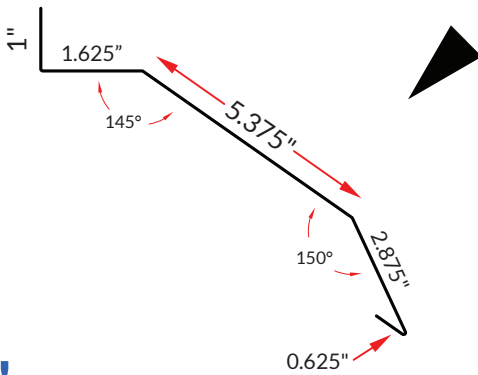

BIG FRAME FACE MOUNT

TC-02