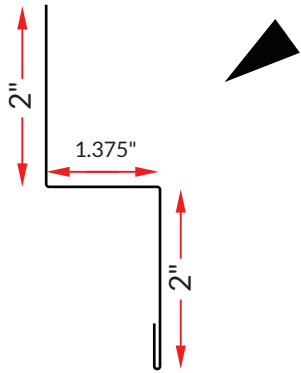

20.5"

PROW GABLE

GB-P3

20.5"

GABLE DIVIDER

GD-01

4.125"

GABLE DIVIDER

GD-02

4.375"

GABLE DIVIDER

GD-03

5.875"

HEADER

HD-01

5.5"

3/4"-3/4" INSIDE CORNER

ISC-09

7.625"

1/2"-3/4" INSIDE CORNER

ISC-10

7.375"

J CHANNEL

J-01