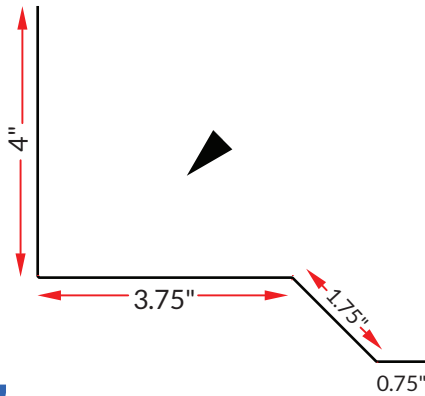

SIDE WALL

SW-02