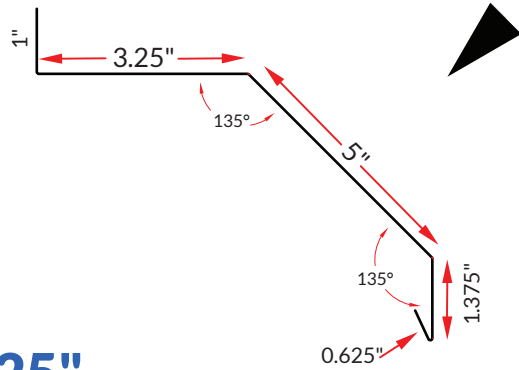

TOP MOUNT

TC-04