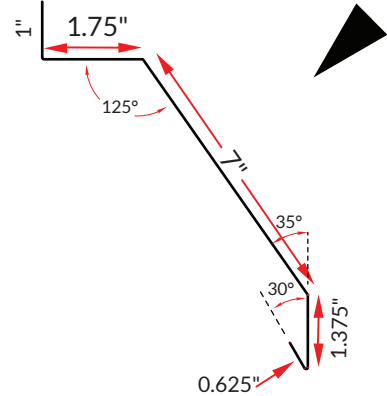

FACE MOUNT

TC-03